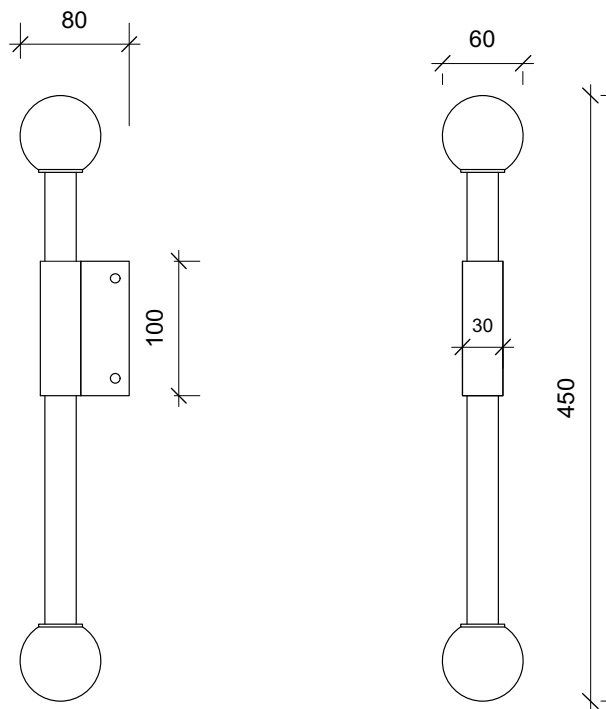

SQUARE IN CIRCLE  
S T U D I O

## POLE AND CIRCLE – WALL LIGHT

REF WL 029

Minimal brushed brass wall lamp with opaque glass globes to both ends. Brushed grey metal band is wrapped around light pole then neatly fixed to the wall.

MATERIAL:  
Electroplated Iron/ hand brushed finish

FINISH:  
Brushed brass/ brushed grey metal/ white frosted glass  
(Other finishes available)

DIMENSION :

Height	450mm	17.7"
Projection	80mm	3.1"
Globe dia	60mm	2.3"

RECOMMENDED LAMP: 2 x G9 LED

WATTAGE: 3W