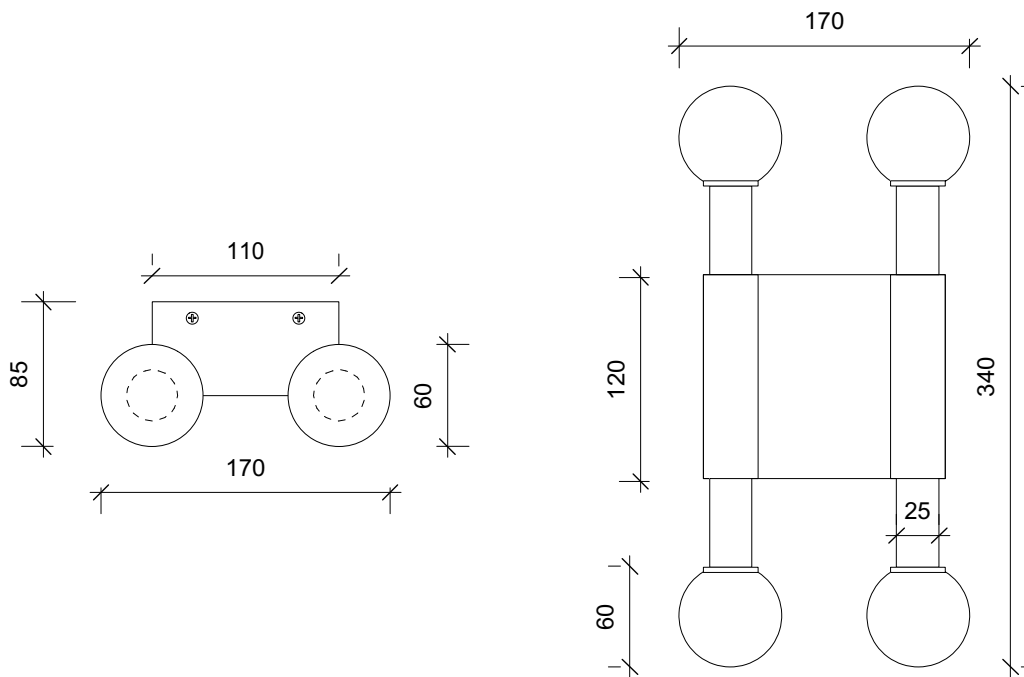

SQUARE IN CIRCLE  
S T U D I O

## POLE AND CIRCLE II – WALL LIGHT

REF WL 035

A minimal two-tone bronze wall light with opaque glass globes projecting from beneath and above. An antique bronze metal band wraps around the light bronze poles which support the lights. The fixture then fixes close to the wall.

MATERIAL:		RECOMMENDED LAMP:	4 x G9 LED pin
Electroplated Iron/ hand brushed finish		WATTAGE:	3W
FINISH:		VOLTAGE:	230V
Dark bronze/brushed brass/ white frosted glass (Other finishes available)		COLOUR :	3000K
DIMENSION :		NET WEIGHT:	1kg 2.2lb
Height	340mm		
Width	170mm		
Projection	85mm		
Globe dia	60mm		