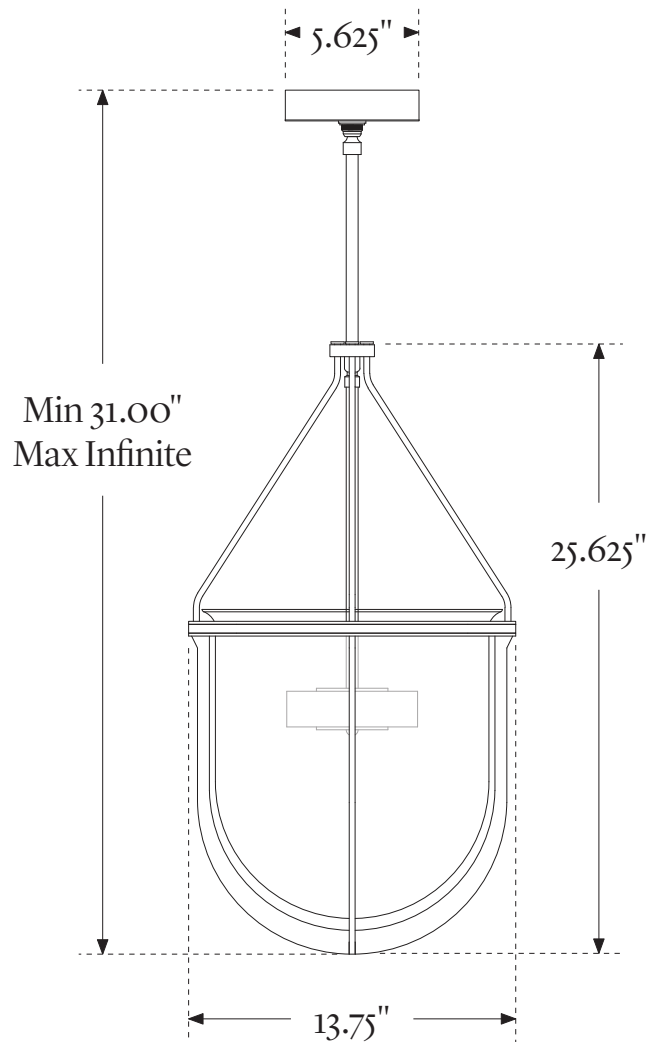

RILOH

Port 12

Shown in Brass with
12.5" Glass Bell Jar and
Frosted Solid Glass Light Discs

Port 12

Available Options	Dimensions	Lamping & Information
<p>Standard Finishes: Brass Brushed Steel Matte Black</p> <p>Premium 1 Finishes: August Brass Black Brass</p> <p>Premium 2 Finish: Brushed Nickel</p>	<p>Canopy Diameter: 5.625" Diameter: 13.75" Bell Jar Diameter: 12.50" Body Height: 25.625" Minimum Height: 31.00" Maximum Height: Infinite</p>	<p>18 watt led (150 watt total incandescent) 1500 Lumen Onboard Driver and LED Module LED life of 50,000 hours (27 years of normal use) 100–135V and 180–265V compatible</p>
<p>Glass Vessel: Clear</p>	<p>Weight: 21 lbs</p>	<p>UL listing file # E505276 Product is made to order Compatible with LED Dimmer Switches</p>
<p>Glass Light Sources: Clear Disc Frosted Disc</p> <p>Temperature: 2200K 2700K 3000K 3500K</p>		<p>Custom abilities and options available. Please inquire sales@riloh.com</p>