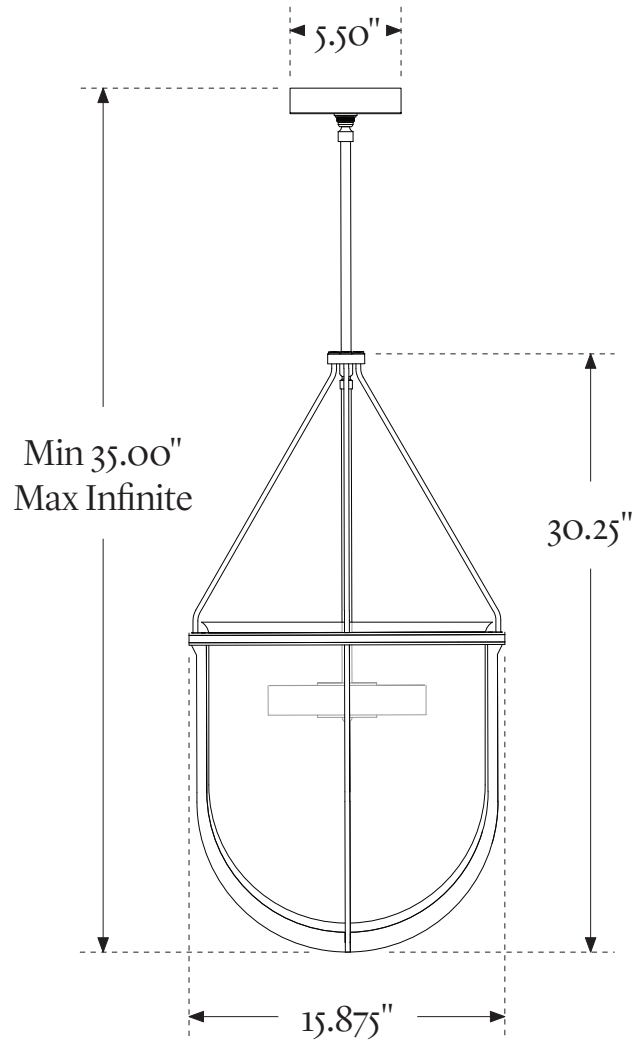

RILOH

Port 14

Shown in Brushed Steel
with 14.5" Glass Globes and
Clear Solid Glass Light Discs

Port 14

| Available Options | Dimensions | Lamping & Information |
|---|---|--|
| <p>Standard Finishes: Brass Brushed Steel Matte Black</p> <p>Premium 1 Finishes: August Brass Black Brass</p> <p>Premium 2 Finish: Brushed Nickel</p> | <p>Canopy Diameter: 5.50" Diameter: 15.875" Bell Jar Diameter: 14.50" Minimum Height: 35.00" Body Height: 30.25" Maximum Height: Infinite</p> | <p>18 watt led (150 watt total incandescent) 1500 Lumen Onboard Driver and LED Module LED life of 50,000 hours (27 years of normal use) 100–135V and 180–265V compatible</p> |
| <p>Glass Vessel: Clear</p> | <p>Weight: 30 lbs</p> | <p>UL listing file # E505276 Product is made to order Compatible with LED Dimmer Switches</p> |
| <p>Glass Light Sources: Clear Disc Frosted Disc</p> <p>Temperature: 2200K 2700K 3000K 3500K</p> | | <p>Custom abilities and options available. Please inquire sales@riloh.com</p> |