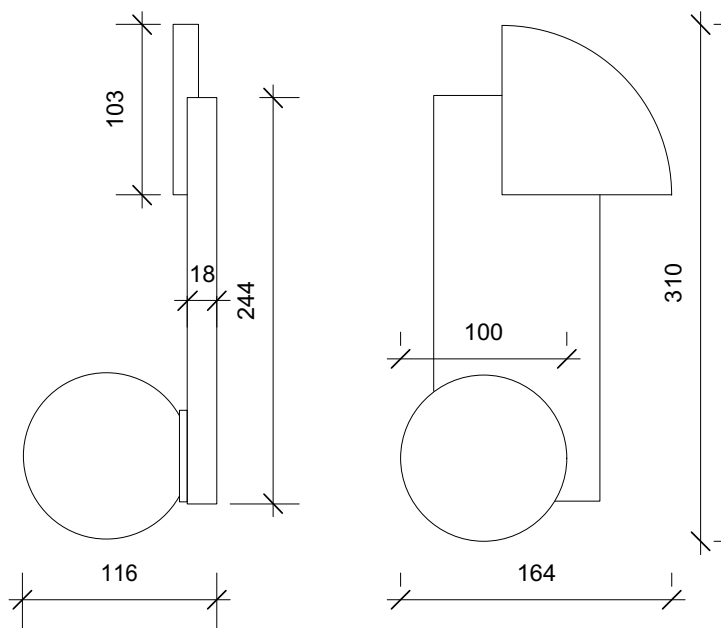

SQUARE IN CIRCLE
S T U D I O

QUADRANT AND SPHERE – WALL LIGHT

REF WL 039

This unique wall light is designed from three geometric forms: a quadrant circle, a glass globe and a rectangle. The quadrant circle and frosted glass globe is attached to a rectangular backplate which completes the structure of the pendant. The light itself is crafted from medium bronze, a brushed brass finish and opaque glass.

MATERIAL:
Electroplated Iron/ hand brushed finish

FINISH:
Brushed brass/ medium bronze/ opaque glass

DIMENSION :
Height 310mm 12.2"
Width 164mm 6.4"
Projection 116mm 4.5"
Globe dia 100mm 3.9"

RECOMMENDED LAMP: G9 LED pin

WATTAGE: 5W

VOLTAGE: 230V

COLOUR : 3000K

NET WEIGHT: 0.7kg 1.5lb

INFO@CKSCollective.COM

WWW.CKSCollective.COM