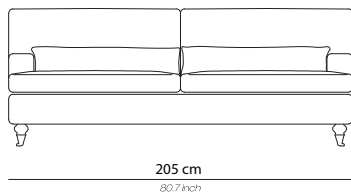

Base / Feet / Finish	Fabric (m)	Leather (m²)	Note
Solid beechwood dark brown	11,5	23	Choose caster wheel in solid brass or nickel
Solid beechwood black	11,5	23	Choose caster wheel in solid brass or nickel

Sofa 205