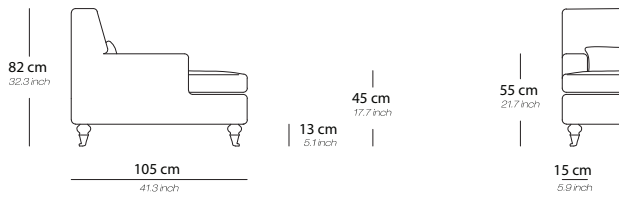

Sofa 165

Base / Feet / Finish	Fabric (m)	Leather (m ²)	Note
Solid beechwood dark brown	11,5	23	Choose caster wheel in solid brass or nickel
Solid beechwood black	11,5	23	Choose caster wheel in solid brass or nickel