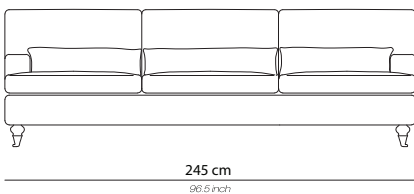

Base / Feet / Finish	Fabric (m)	Leather (m²)	Note
Solid beechwood dark brown	12,5	24,2	Choose caster wheel in solid brass or nickel
Solid beechwood black	12,5	24,2	Choose caster wheel in solid brass or nickel

Sofa 245