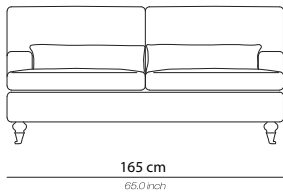

Sofa 165

Base / Feet / Finish	Fabric (m)	Leather (m ²)	Note
Solid beechwood dark brown	11,5	23	Choose caster wheel in solid brass or nickel
Solid beechwood black	11,5	23	Choose caster wheel in solid brass or nickel