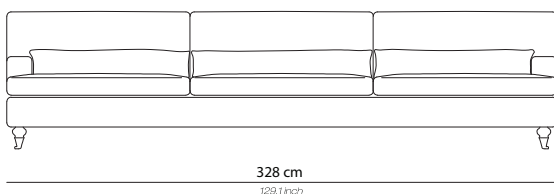

Base / Feet / Finish	Fabric (m)	Leather (m²)	Note
Solid beechwood dark brown	16,1	32,2	Choose caster wheel in solid brass or nickel
Solid beechwood black	16,1	32,2	Choose caster wheel in solid brass or nickel

Sofa 328