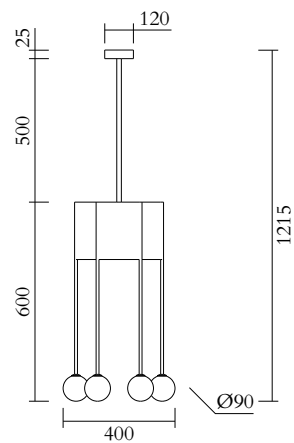

## TECHNICAL DETAILS

6 x G9 LED 5W max

110-230V

IP20

Lights bulbs not included

## MADE IN

Germany

Sizes in mm. Flat attachments available on request. Variations in colour and size are available for some collections, please contact Areti for more details.

Our collections are hand made and made to order, small irregularities in shape or surface will occur, they are inherent to the hand made process and should not be seen as flaws. For detailed information on any products: [contact@atelierareti.com](mailto:contact@atelierareti.com)