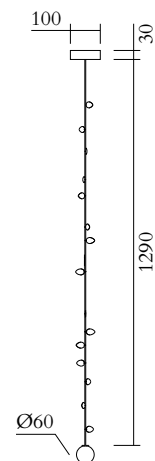

ATELIER ARETI

PRODUCT

Rain of leaves 466

Pendant light / Single

MATERIALS AND COLOUR OPTIONS

Brushed brass; white glass

VERSIONS

Brushed brass structure 466OL-P01-BR01

TECHNICAL DETAILS

1 x G4 LED 4W max

110-230V

IP20

Light bulbs not included

MADE IN

Germany