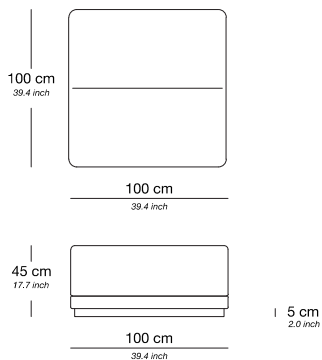

REGENCY

PRODUCT INFORMATION - OTTOMAN

The Regency product line can be tailored to fit your precise size requirements.

Frame	Medium-density fibreboard (MDF)
Frame padding	Felt, fiber and white foam
Feet	Solid beechwood in dark brown or black
Cover	Fixed upholstery in fabric or leather

Ottoman

Base / Feet / Finish	Fabric (m)	Leather (m²)	Note
Solid beechwood dark brown	2,5	5	-
Solid beechwood black	2,5	5	-