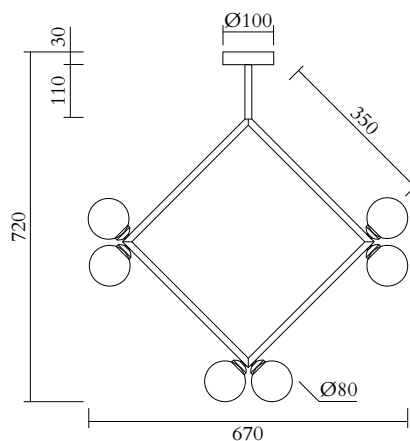

TECHNICAL DETAILS

3 x G9 LED 5W max
Recommended bulb size: diameter 16mm, total length
47mm (diameter must be under 20 mm)
110-230V
IP20
Light bulbs not included

WEIGHT

6 kg

MADE IN

Germany

Sizes in mm. Flat attachments available only under request. Variations in colour and size are available for some collections, please contact Areti for more details.

ATELIER ARETI

PRODUCT

Circle rhombus triangle 316
Pendant light / Rhombus / 6 globes

MATERIALS AND COLOUR OPTIONS

Brushed brass; powder coated metal; white glass

VERSIONS

Brass structure 316OL-P06-BR01
Black structure 316OL-P06-ME01
White structure 316OL-P06-ME02

TECHNICAL DETAILS

6 x G9 LED 5W max
Recommended bulb size: diameter 16mm, total length
47mm (diameter must be under 20 mm)
110-230V
IP20
Light bulbs not included

WEIGHT

6 kg

MADE IN

Germany

Sizes in mm. Flat attachments available only under request. Variations in colour and size are available for some collections, please contact Areti for more details.