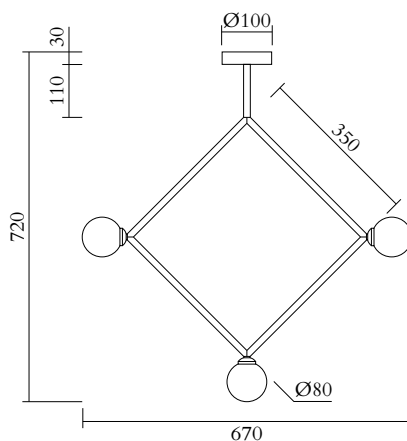

ATELIER ARETI

PRODUCT

Circle rhombus triangle 316
Pendant light / Rhombus / 3 globes

MATERIALS AND COLOUR OPTIONS

Brushed brass; powder coated metal; white glass

VERSIONS

Brass structure 316OL-P05-BR01
Black structure 316OL-P05-ME01
White structure 316OL-P05-ME02

TECHNICAL DETAILS

3 x G9 LED 5W max
Recommended bulb size: diameter 16mm, total length
47mm (diameter must be under 20 mm)
110-230V
IP20
Light bulbs not included

WEIGHT

6 kg

MADE IN

Germany

Sizes in mm. Flat attachments available only under request. Variations in colour and size are available for some collections, please contact Areti for more details.

TECHNICAL DETAILS

6 x G9 LED 5W max
Recommended bulb size: diameter 16mm, total length
47mm (diameter must be under 20 mm)
110-230V
IP20
Light bulbs not included

WEIGHT

6 kg

MADE IN

Germany

Sizes in mm. Flat attachments available only under request. Variations in colour and size are available for some collections, please contact Areti for more details.