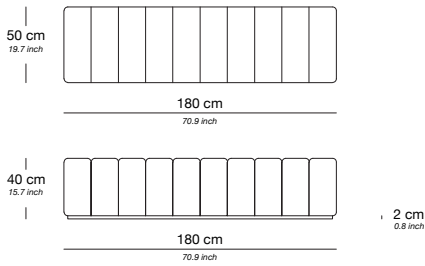

Ottoman 160

Base / Feet / Finish	Fabric (m)	Leather (m ²)	Note
Solid beechwood dark brown	9,5	19	-
Solid beechwood black	9,5	19	-

Ottoman 180

Base / Feet / Finish	Fabric (m)	Leather (m ²)	Note
Solid beechwood dark brown	10,5	21	-
Solid beechwood black	10,5	21	-