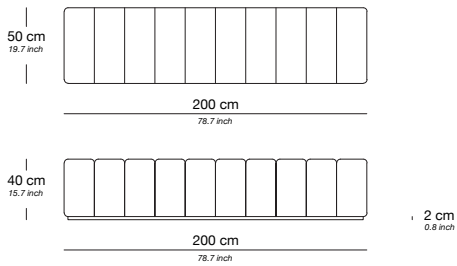

Ottoman 200

Base / Feet / Finish	Fabric (m)	Leather (m²)	Note
Solid beechwood dark brown	11,5	23	-
Solid beechwood black	11,5	23	-