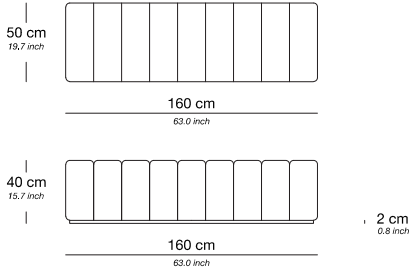

Ottoman 160

Base / Feet / Finish	Fabric (m)	Leather (m ²)	Note
Solid beechwood dark brown	9,5	19	-
Solid beechwood black	9,5	19	-

Ottoman 180

Base / Feet / Finish	Fabric (m)	Leather (m ²)	Note
Solid beechwood dark brown	10,5	21	-
Solid beechwood black	10,5	21	-