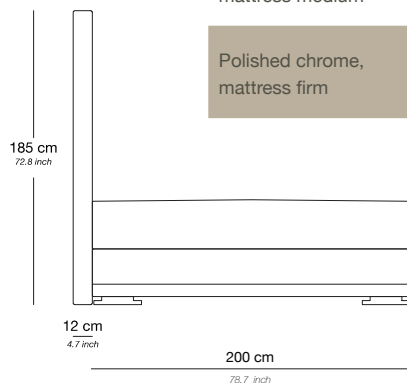

RITZ

ERIC KUSTER®
METROPOLITAN LUXURY

RITZ

PRODUCT INFORMATION - BEDS

The Ritz product line can be tailored to fit your precise size requirements.

Boxspring	Medium-density fibreboard (MDF), silicone fiber, pocket spring and felt padding
Mattress loft	Latex core, pocket system. Reversible top layer: silk on one side and camel hair on the other side
Headboard	Medium-density fibreboard panel, styrofoam, foam, lining and fabric
Feet	Polished chrome

Bed 160/210

Base / Feet / Finish	Fabric (m)	Leather (m ²)	Note
Polished chrome, mattress medium	16	32	Incl. headboard, boxspring and mattress
Polished chrome, mattress firm	16	32	Incl. headboard, boxspring and mattress

Bed 180/200

Base / Feet / Finish	Fabric (m)	Leather (m ²)	Note
Polished chrome, mattress medium	17	34	Incl. headboard, boxspring and mattress
Polished chrome, mattress firm	17	34	Incl. headboard, boxspring and mattress

Bed 200/200

Base / Feet / Finish	Fabric (m)	Leather (m ²)	Note
Polished chrome, mattress medium	19	38	Incl. headboard, boxspring and mattress
Polished chrome, mattress firm	19	38	Incl. headboard, boxspring and mattress