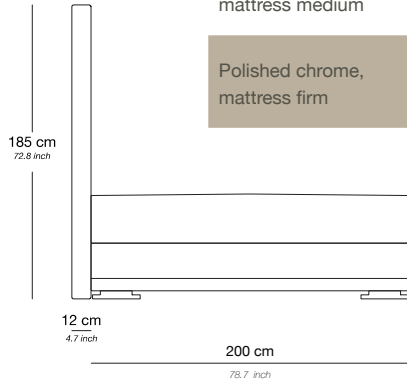

RITZ

ERIC KUSTER®
METROPOLITAN LUXURY

RITZ

PRODUCT INFORMATION - BEDS

The Ritz product line can be tailored to fit your precise size requirements.

Boxspring	Medium-density fibreboard (MDF), silicone fiber, pocket spring and felt padding
Mattress loft	Latex core, pocket system. Reversible top layer: silk on one side and camel hair on the other side
Headboard	Medium-density fibreboard panel, styrofoam, foam, lining and fabric
Feet	Polished chrome

Bed 160/210

Base / Feet / Finish	Fabric (m)	Leather (m ²)	Note
Polished chrome, mattress medium	16	32	Incl. headboard, boxspring and mattress
Polished chrome, mattress firm	16	32	Incl. headboard, boxspring and mattress

Bed 180/200

Base / Feet / Finish	Fabric (m)	Leather (m ²)	Note
Polished chrome, mattress medium	17	34	Incl. headboard, boxspring and mattress
Polished chrome, mattress firm	17	34	Incl. headboard, boxspring and mattress