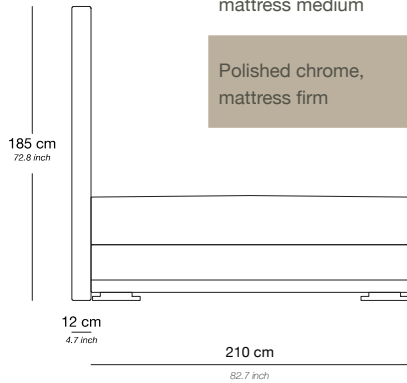

Bed 180/210

Base / Feet / Finish	Fabric (m)	Leather (m²)	Note
Polished chrome, mattress medium	18	36	Incl. headboard, boxspring and mattress
Polished chrome, mattress firm	18	36	Incl. headboard, boxspring and mattress