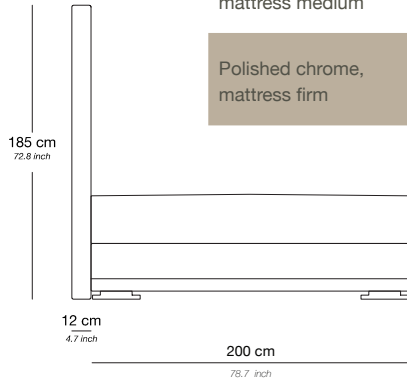

RITZ

ERIC KUSTER®
METROPOLITAN LUXURY

RITZ

PRODUCT INFORMATION - BEDS

The Ritz product line can be tailored to fit your precise size requirements.

Boxspring	Medium-density fibreboard (MDF), silicone fiber, pocket spring and felt padding
Mattress loft	Latex core, pocket system. Reversible top layer: silk on one side and camel hair on the other side
Headboard	Medium-density fibreboard panel, styrofoam, foam, lining and fabric
Feet	Polished chrome

Bed 160/210

Base / Feet / Finish	Fabric (m)	Leather (m ²)	Note
Polished chrome, mattress medium	16	32	Incl. headboard, boxspring and mattress
Polished chrome, mattress firm	16	32	Incl. headboard, boxspring and mattress

Bed 180/200

Base / Feet / Finish	Fabric (m)	Leather (m ²)	Note
Polished chrome, mattress medium	17	34	Incl. headboard, boxspring and mattress
Polished chrome, mattress firm	17	34	Incl. headboard, boxspring and mattress