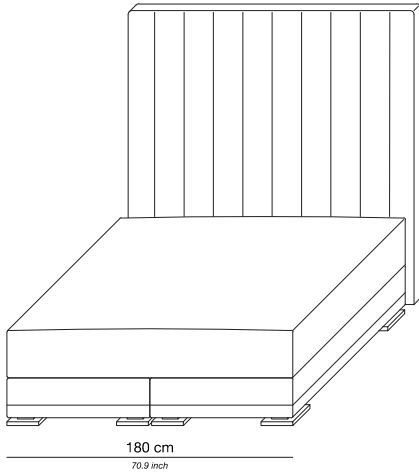

Bed 180/200

Base / Feet / Finish	Fabric (m)	Leather (m²)	Note
Polished chrome, mattress medium	17	34	Incl. headboard, boxspring and mattress
Polished chrome, mattress firm	17	34	Incl. headboard, boxspring and mattress