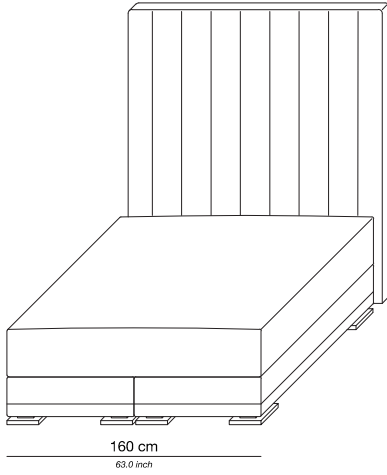

RITZ

PRODUCT INFORMATION - BEDS

The Ritz product line can be tailored to fit your precise size requirements.

Boxspring	Medium-density fibreboard (MDF), silicone fiber, pocket spring and felt padding
Mattress loft	Latex core, pocket system. Reversible top layer: silk on one side and camel hair on the other side
Headboard	Medium-density fibreboard panel, styrofoam, foam, lining and fabric
Feet	Polished chrome

Bed 160/210

Base / Feet / Finish	Fabric (m)	Leather (m²)	Note
Polished chrome, mattress medium	17	34	Incl. headboard, boxspring and mattress
Polished chrome, mattress firm	17	34	Incl. headboard, boxspring and mattress