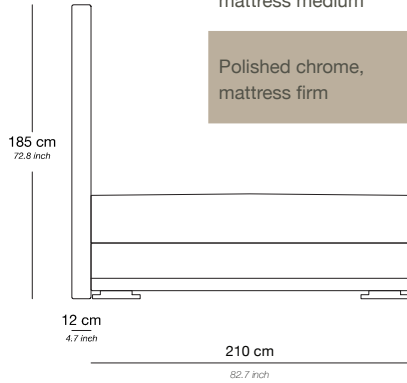

RITZ

PRODUCT INFORMATION - BEDS

The Ritz product line can be tailored to fit your precise size requirements.

Boxspring	Medium-density fibreboard (MDF), silicone fiber, pocket spring and felt padding
Mattress loft	Latex core, pocket system. Reversible top layer: silk on one side and camel hair on the other side
Headboard	Medium-density fibreboard panel, styrofoam, foam, lining and fabric
Feet	Polished chrome

Bed 160/210

Base / Feet / Finish	Fabric (m)	Leather (m²)	Note
Polished chrome, mattress medium	17	34	Incl. headboard, boxspring and mattress
Polished chrome, mattress firm	17	34	Incl. headboard, boxspring and mattress