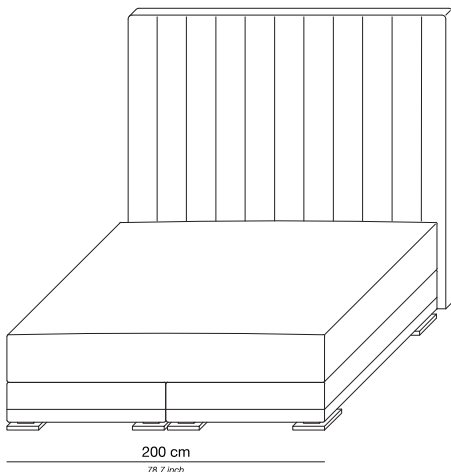

Bed 200/200

Base / Feet / Finish	Fabric (m)	Leather (m²)	Note
Polished chrome, mattress medium	19	38	Incl. headboard, boxspring and mattress
Polished chrome, mattress firm	19	38	Incl. headboard, boxspring and mattress