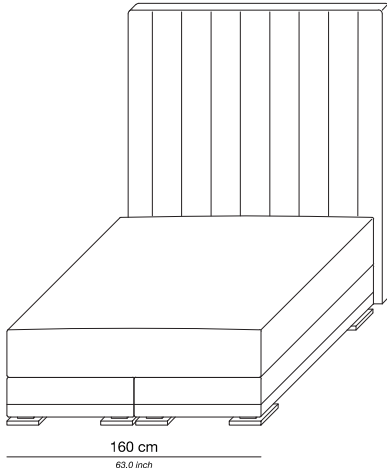

RITZ

PRODUCT INFORMATION - BEDS

The Ritz product line can be tailored to fit your precise size requirements.

Boxspring	Medium-density fibreboard (MDF), silicone fiber, pocket spring and felt padding
Mattress loft	Latex core, pocket system. Reversible top layer: silk on one side and camel hair on the other side
Headboard	Medium-density fibreboard panel, styrofoam, foam, lining and fabric
Feet	Polished chrome

Bed 160/210

Base / Feet / Finish	Fabric (m)	Leather (m²)	Note
Polished chrome, mattress medium	16	32	Incl. headboard, boxspring and mattress
Polished chrome, mattress firm	16	32	Incl. headboard, boxspring and mattress