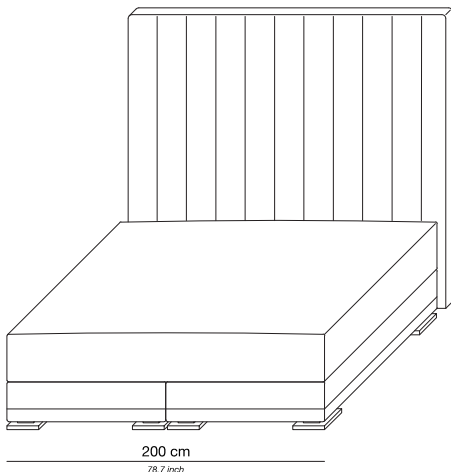

Bed 200/210

Base / Feet / Finish	Fabric (m)	Leather (m²)	Note
Polished chrome, mattress medium	20	40	Incl. headboard, boxspring and mattress
Polished chrome, mattress firm	20	40	Incl. headboard, boxspring and mattress