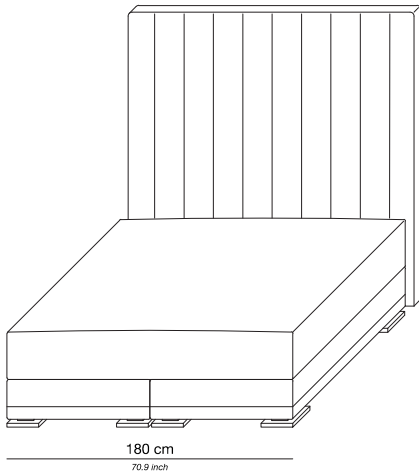

Bed 180/210

Base / Feet / Finish	Fabric (m)	Leather (m²)	Note
Polished chrome, mattress medium	18	36	Incl. headboard, boxspring and mattress
Polished chrome, mattress firm	18	36	Incl. headboard, boxspring and mattress