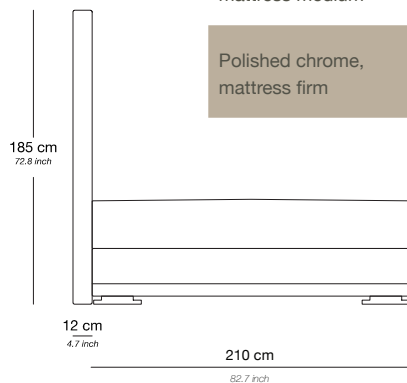

Bed 200/210

Base / Feet / Finish	Fabric (m)	Leather (m²)	Note
Polished chrome, mattress medium	20	40	Incl. headboard, boxspring and mattress
Polished chrome, mattress firm	20	40	Incl. headboard, boxspring and mattress