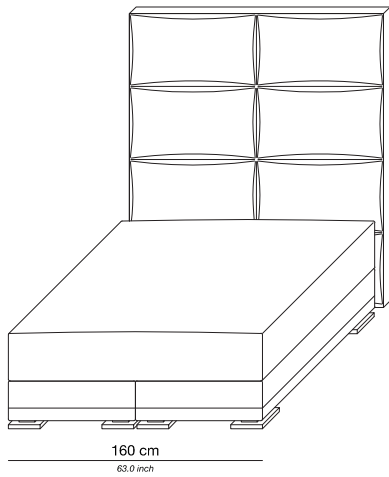

ROSEWOOD

ERIC KUSTER®
METROPOLITAN LUXURY

ROSEWOOD

PRODUCT INFORMATION - BEDS

The Rosewood beds can be tailored to fit your precise size requirements.

Boxspring	Medium-density fibreboard (MDF), silicone fiber, pocket spring and felt padding
Mattress loft	Latex core, pocket system. Reversible top layer: silk on one side and camel hair on the other side
Headboard	Medium-density fibreboard panel, styrofoam, foam, lining and fabric
Feet	Polished chrome

Bed 160/200

Base / Feet / Finish	Fabric (m)	Leather (m ²)	Note
Polished chrome, mattress medium	16	32	Incl. headboard, boxspring and mattress
Polished chrome, mattress firm	16	32	Incl. headboard, boxspring and mattress

ROSEWOOD

PRODUCT INFORMATION - BEDS

The Rosewood beds can be tailored to fit your precise size requirements.

Boxspring	Medium-density fibreboard (MDF), silicone fiber, pocket spring and felt padding
Mattress loft	Latex core, pocket system. Reversible top layer: silk on one side and camel hair on the other side
Headboard	Medium-density fibreboard panel, styrofoam, foam, lining and fabric
Feet	Polished chrome