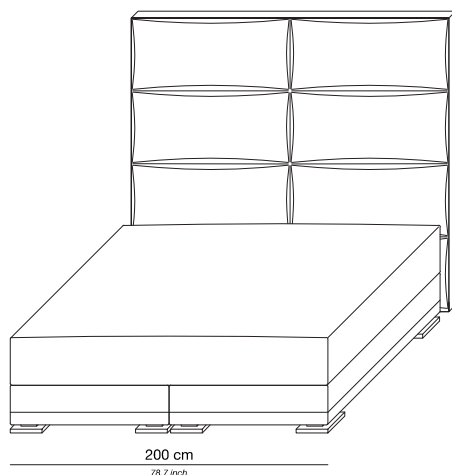

Bed 200/200

Base / Feet / Finish	Fabric (m)	Leather (m²)	Note
Polished chrome, mattress medium	19	38	Incl. headboard, boxspring and mattress
Polished chrome, mattress firm	19	38	Incl. headboard, boxspring and mattress