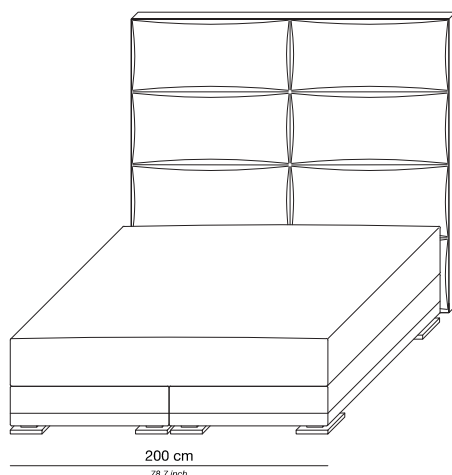

Bed 200/210