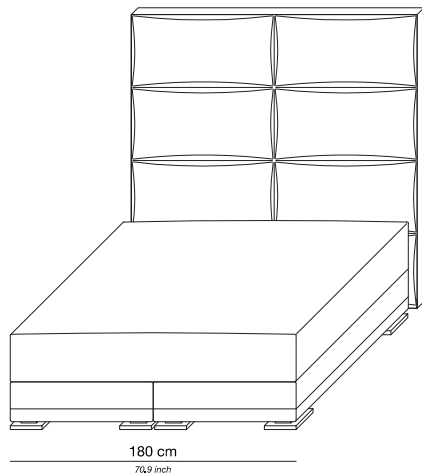

Bed 180/200

Base / Feet / Finish	Fabric (m)	Leather (m²)	Note
Polished chrome, mattress medium	17	34	Incl. headboard, boxspring and mattress
Polished chrome, mattress firm	17	34	Incl. headboard, boxspring and mattress