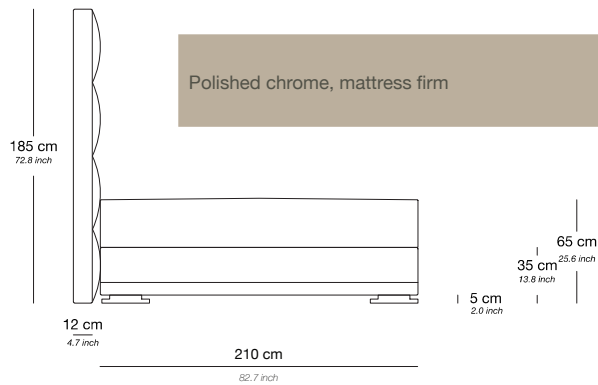

ROSEWOOD

PRODUCT INFORMATION - BEDS

The Rosewood beds can be tailored to fit your precise size requirements.

Boxspring	Medium-density fibreboard (MDF), silicone fiber, pocket spring and felt padding
Mattress loft	Latex core, pocket system. Reversible top layer: silk on one side and camel hair on the other side
Headboard	Medium-density fibreboard panel, styrofoam, foam, lining and fabric
Feet	Polished chrome

Bed 160/210

Base / Feet / Finish	Fabric (m)	Leather (m ²)	Note
Polished chrome, mattress medium	17	34	Incl. headboard, boxspring and mattress
Polished chrome, mattress firm	17	34	Incl. headboard, boxspring and mattress

Bed 180/210

Base / Feet / Finish	Fabric (m)	Leather (m ²)	Note
Polished chrome, mattress medium	18	36	Incl. headboard, boxspring and mattress
Polished chrome, mattress firm	18	36	Incl. headboard, boxspring and mattress