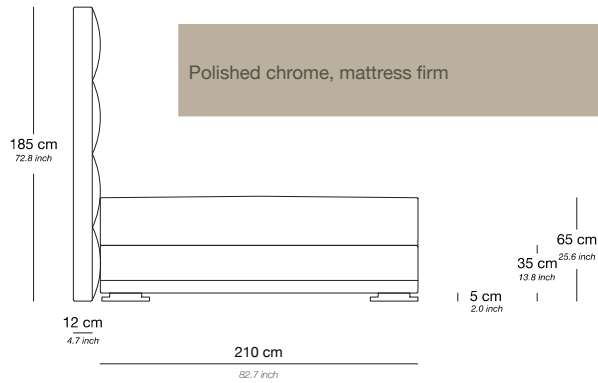

Base / Feet / Finish	Fabric (m)	Leather (m²)	Note
Polished chrome, mattress medium	17	34	Incl. headboard, boxspring and mattress
Polished chrome, mattress firm	17	34	Incl. headboard, boxspring and mattress