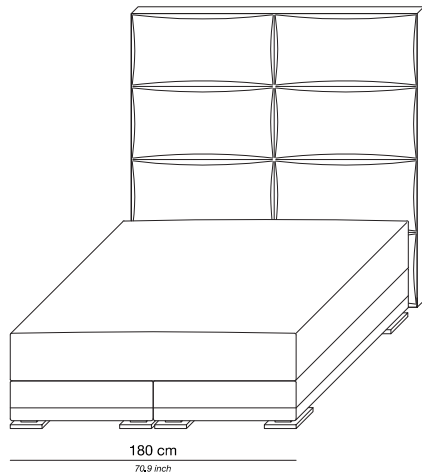

Bed 180/210