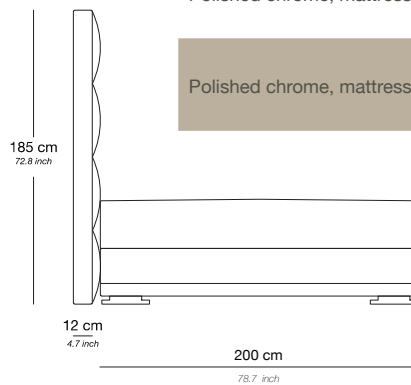

ROSEWOOD

ERIC KUSTER®
METROPOLITAN LUXURY

ROSEWOOD

PRODUCT INFORMATION - BEDS

The Rosewood beds can be tailored to fit your precise size requirements.

Boxspring	Medium-density fibreboard (MDF), silicone fiber, pocket spring and felt padding
Mattress loft	Latex core, pocket system. Reversible top layer: silk on one side and camel hair on the other side
Headboard	Medium-density fibreboard panel, styrofoam, foam, lining and fabric
Feet	Polished chrome

Bed 160/200

Base / Feet / Finish	Fabric (m)	Leather (m ²)	Note
Polished chrome, mattress medium	16	32	Incl. headboard, boxspring and mattress
Polished chrome, mattress firm	16	32	Incl. headboard, boxspring and mattress

Bed 180/200

Base / Feet / Finish	Fabric (m)	Leather (m ²)	Note
Polished chrome, mattress medium	17	34	Incl. headboard, boxspring and mattress
Polished chrome, mattress firm	17	34	Incl. headboard, boxspring and mattress

ROSEWOOD

PRODUCT INFORMATION - BEDS

The Rosewood beds can be tailored to fit your precise size requirements.

Boxspring	Medium-density fibreboard (MDF), silicone fiber, pocket spring and felt padding
Mattress loft	Latex core, pocket system. Reversible top layer: silk on one side and camel hair on the other side
Headboard	Medium-density fibreboard panel, styrofoam, foam, lining and fabric
Feet	Polished chrome