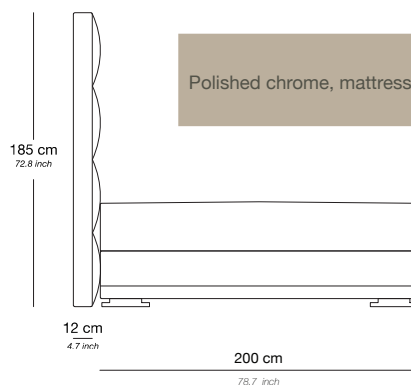

Bed 200/200

Base / Feet / Finish	Fabric (m)	Leather (m²)	Note
Polished chrome, mattress medium	19	38	Incl. headboard, boxspring and mattress
Polished chrome, mattress firm	19	38	Incl. headboard, boxspring and mattress