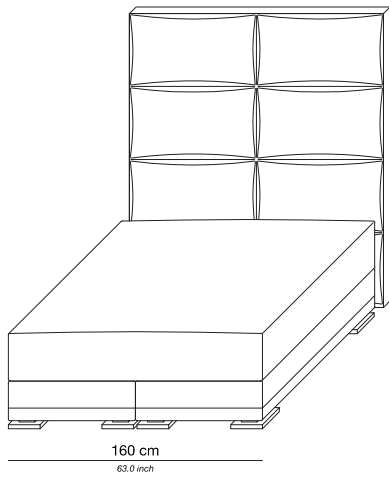

ROSEWOOD

PRODUCT INFORMATION - BEDS

The Rosewood beds can be tailored to fit your precise size requirements.

Boxspring	Medium-density fibreboard (MDF), silicone fiber, pocket spring and felt padding
Mattress loft	Latex core, pocket system. Reversible top layer: silk on one side and camel hair on the other side
Headboard	Medium-density fibreboard panel, styrofoam, foam, lining and fabric
Feet	Polished chrome

Bed 160/210