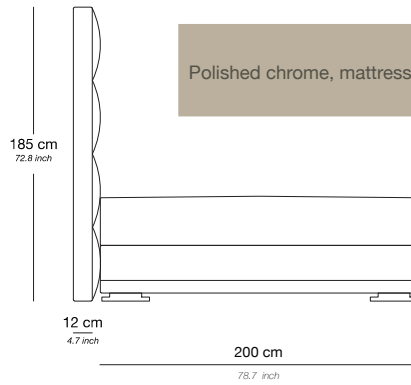

ROSEWOOD

ERIC KUSTER®
METROPOLITAN LUXURY

ROSEWOOD

PRODUCT INFORMATION - BEDS

The Rosewood beds can be tailored to fit your precise size requirements.

Boxspring	Medium-density fibreboard (MDF), silicone fiber, pocket spring and felt padding
Mattress loft	Latex core, pocket system. Reversible top layer: silk on one side and camel hair on the other side
Headboard	Medium-density fibreboard panel, styrofoam, foam, lining and fabric
Feet	Polished chrome

Bed 160/200

Base / Feet / Finish	Fabric (m)	Leather (m ²)	Note
Polished chrome, mattress medium	16	32	Incl. headboard, boxspring and mattress
Polished chrome, mattress firm	16	32	Incl. headboard, boxspring and mattress

Bed 180/200

Base / Feet / Finish	Fabric (m)	Leather (m ²)	Note
Polished chrome, mattress medium	17	34	Incl. headboard, boxspring and mattress
Polished chrome, mattress firm	17	34	Incl. headboard, boxspring and mattress

ROSEWOOD

PRODUCT INFORMATION - BEDS

The Rosewood beds can be tailored to fit your precise size requirements.

Boxspring	Medium-density fibreboard (MDF), silicone fiber, pocket spring and felt padding
Mattress loft	Latex core, pocket system. Reversible top layer: silk on one side and camel hair on the other side
Headboard	Medium-density fibreboard panel, styrofoam, foam, lining and fabric
Feet	Polished chrome