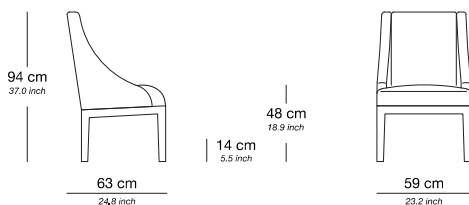

ROSEWOOD

PRODUCT INFORMATION - DINING CHAIR

Frame	Solid beechwood
Frame padding	High quality polyurethane foam
Base	Pirelli webbing, polypropylene high resilience foam and cold foamed polyurethane
Feet	Solid beechwood in dark brown or black
Cover	Fixed upholstery in fabric or leather

Dining Chair

Base / Feet / Finish	Fabric (m)	Leather (m²)	Note
Solid beechwood dark brown	2,5	5	
Solid beechwood black	2,5	5