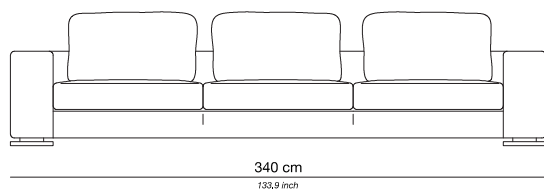

Sofa 340

Base / Feet / Finish	Fabric (m)	Leather (m²)	Note
Solid beechwood dark brown	20	40	-
Solid beechwood black	20	40	-
Polished chrome	20	40	-