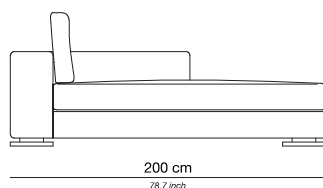

Chaise Longue

Base / Feet / Finish	Fabric (m)	Leather (m²)	Note
Solid beechwood dark brown	17	34	-
Solid beechwood black	17	34	-
Polished chrome	17	34	-