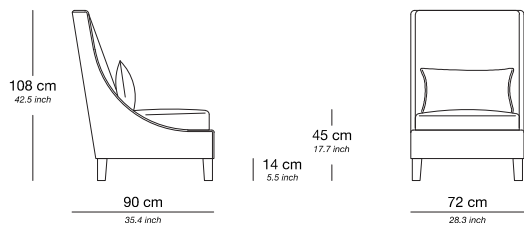

ROSEWOOD

PRODUCT INFORMATION - LOUNGE CHAIR

The Rosewood product line can be tailored to fit your precise size requirements.

Frame	Solid beechwood
Frame padding	High quality polyurethane foam
Base	Pirelli webbing, polyprop high resilience foam and cold foamed polyurethane
Seat cushion(s)	Inner core in high resilience foam in latex sticks covered with cotton
Back cushion(s)	100% Comforel (Marken Kugel Faser) covered with 100% cotton
Feet	Fixed upholstery in fabric or leather
Cover	Fixed upholstery in fabric or leather

Lounge Chair

Base / Feet / Finish	Fabric (m)	Leather (m²)	Note
Upholstered	5,5	11	-