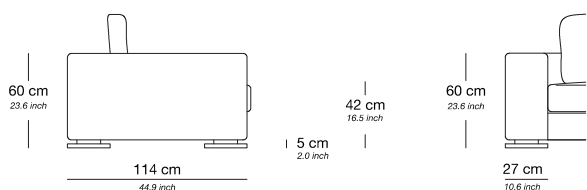

ROSEWOOD

PRODUCT INFORMATION - SOFA

The Rosewood product line can be tailored to fit your precise size requirements.

A digital representation of your furniture combination can be created upon request.

Frame	Solid beechwood
Frame padding	High quality polyurethane foam
Base	Pirelli webbing, polyprop high resilience foam and cold foamed polyurethane
Seat cushion(s)	Inner core in high resilience foam in latex sticks covered with cotton
Back cushion(s)	100% Comforel (Marken Kugel Faser) covered with 100% cotton
Feet	Solid beechwood in dark brown, black or polished chrome. High gloss finish in any RAL colour or matte brass upon request
Cover	Fixed upholstery in fabric or leather Loose seat and back cushion is removable