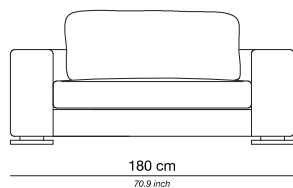

Loveseat

Base / Feet / Finish	Fabric (m)	Leather (m ²)	Note
Solid beechwood dark brown	9,5	19	-
Solid beechwood black	9,5	19	-
Polished chrome	9,5	19	-

ROSEWOOD

PRODUCT INFORMATION - SOFA

The Rosewood product line can be tailored to fit your precise size requirements.