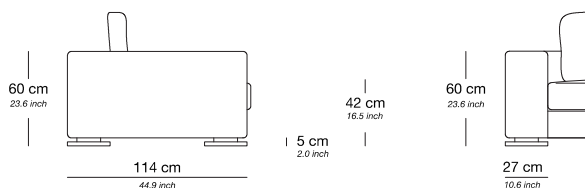

Loveseat

Base / Feet / Finish	Fabric (m)	Leather (m ²)	Note
Solid beechwood dark brown	9,5	19	-
Solid beechwood black	9,5	19	-
Polished chrome	9,5	19	-

ROSEWOOD

PRODUCT INFORMATION - SOFA

The Rosewood product line can be tailored to fit your precise size requirements.