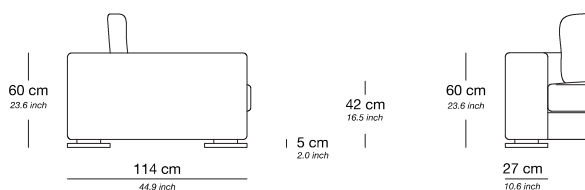

ROSEWOOD

PRODUCT INFORMATION - CHAISE LONGUE

The Rosewood product line can be tailored to fit your precise size requirements.

A digital representation of your furniture combination can be created upon request.

Frame	Solid beechwood
Frame padding	High quality polyurethane foam
Base	Pirelli webbing, polyprop high resilience foam and cold foamed polyurethane
Seat cushion(s)	Inner core in high resilience foam in latex sticks covered with cotton
Back cushion(s)	100% Comforel (Marken Kugel Faser) covered with 100% cotton
Feet	Solid beechwood in dark brown, black or polished chrome. High gloss finish in any RAL colour or matte brass upon request
Cover	Fixed upholstery in fabric or leather Loose seat and back cushion is removable