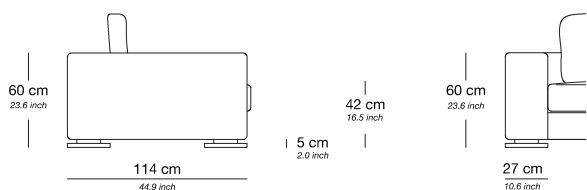

ROSEWOOD

PRODUCT INFORMATION - CORNER SOFA

The Rosewood product line can be tailored to fit your precise size requirements.

A digital representation of your furniture combination can be created upon request.

Frame	Solid beechwood
Frame padding	High quality polyurethane foam
Base	Pirelli webbing, polypress high resilience foam and cold foamed polyurethane
Seat cushion(s)	Inner core in high resilience foam in latex sticks covered with cotton
Back cushion(s)	100% Comforel (Marken Kugel Faser) covered with 100% cotton
Feet	Solid beechwood in dark brown, black or polished chrome. High gloss finish in any RAL colour or matte brass upon request
Cover	Fixed upholstery in fabric or leather Loose seat and back cushion is removable