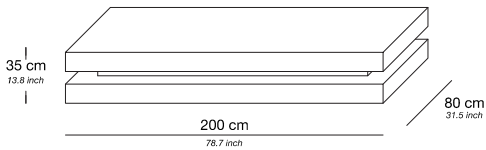

Coffee table 200

Base / Feet / Finish	Note
Oak Veneer	Central element in mirror price upon request
High gloss	Central element in mirror price upon request
Metallic Lacquer	Central element in mirror price upon request
Macassar / zebrano black veneer	Central element in mirror price upon request