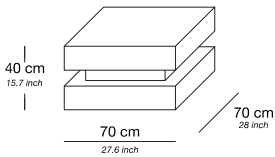

Side Table 70

Base / Feet / Finish	Note
Oak Veneer	Central element in mirror price upon request
High gloss	Central element in mirror price upon request
Metallic Lacquer	Central element in mirror price upon request
Macassar / zebrano black veneer	Central element in mirror price upon request