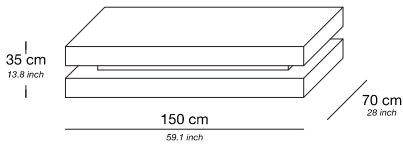

ROSEWOOD

PRODUCT INFORMATION - COFFEE TABLES

The Rosewood product line can be tailored to fit your precise size requirements.

Base	Medium-density fibreboard (MDF)
Finishes	Oak veneer, high gloss, metallic lacquer Macassar / zebrano black veneer Mirror: clear mirror, smoked grey mirror and bronze mirror Special wood finishes, marble & leather inlay upon request

Coffee table 150

Base / Feet / Finish	Note
Oak Veneer	Central element in mirror price upon request
High gloss	Central element in mirror price upon request
Metallic Lacquer	Central element in mirror price upon request
Macassar / zebrano black veneer	Central element in mirror price upon request