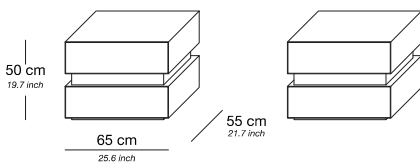

Bedside Tables set of 2

Base / Feet / Finish	Note
Oak Veneer	Central element in mirror price upon request
High gloss	Central element in mirror price upon request
Metallic Lacquer	Central element in mirror price upon request
Macassar / zebrano black veneer	Central element in mirror price upon request