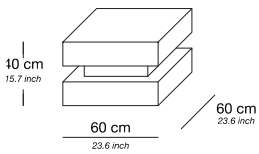

ROSEWOOD

PRODUCT INFORMATION - SIDE TABLES & BEDSIDE TABLES

The Rosewood product line can be tailored to fit your precise size requirements.

Base	Medium-density fibreboard (MDF)
Finishes	Oak veneer, high gloss, metallic lacquer Macassar / zebrano black veneer Mirror: clear mirror, smoked grey mirror and bronze mirror Special wood finishes, marble & leather inlay upon request

Side Table 60

Base / Feet / Finish	Note
Oak Veneer	Central element in mirror price upon request
High gloss	Central element in mirror price upon request
Metallic Lacquer	Central element in mirror price upon request
Macassar / zebrano black veneer	Central element in mirror price upon request