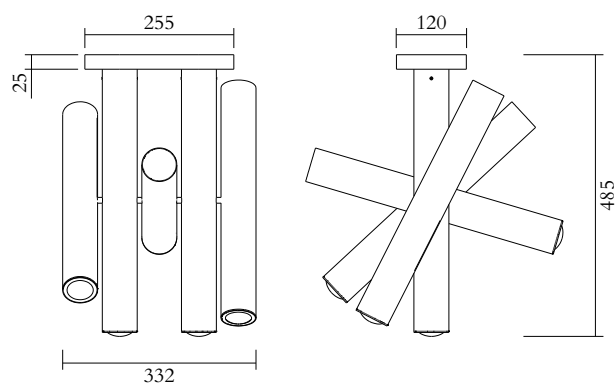

ATELIER ARETI

PRODUCT

Rotation 437
Ceiling light / 5 elements

MATERIALS AND COLOUR OPTIONS

Powder coated metal; glass lens

VERSIONS

Black structure	437OL-C01-ME01
White structure	437OL-C01-ME02
Coloured structure	437OL-C01-ME03

TECHNICAL DETAILS

Built in LED 5 x 6,6W
Input voltage EU: 230V
Input voltage US: 110V
Output voltage: 24V
2700K
IP20

NOTE

Built in LED light source can be changed by Atelier Areti or a qualified workshop only

MADE IN

Germany

Sizes in mm. Flat attachments available under request. Variations in colour and size are available for some collections, please contact Areti for more details.

Our collections are hand made and made to order, small irregularities in shape or surface will occur, they are inherent to the hand made process and should not be seen as flaws. For detailed information on any products: contact@atelierareti.com