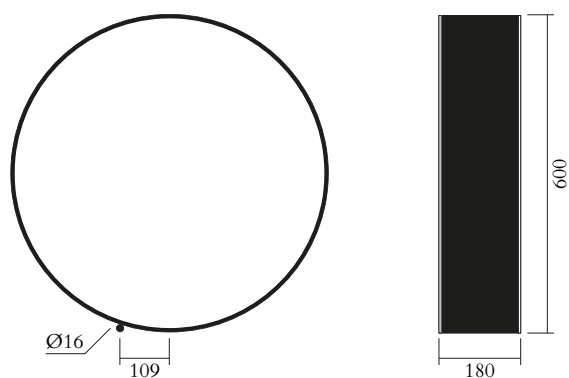

ATELIER ARETI

PRODUCT

Round 145
Floor light

MATERIALS AND COLOUR OPTIONS

Powder coated metal; white acrylic

VERSIONS

Black structure 145OL-F01-ME01

White structure 145OL-F01-ME02

TECHNICAL DETAILS

5 x E27 LED 10W max (US: E26)

110-230V

IP20

Light bulbs not included

WEIGHT

18 kg

CABLE LENGTH

2,00 m

DIMMABLE

The standard version is not dimmable; we do however offer the LED dimmer with Trailing edge technology upon request

MADE IN

Germany

Sizes in mm. Flat attachments available only under request. Variations in colour and size are available for some collections, please contact Areti for more details.

Our collections are hand made and made to order, small irregularities in shape or surface will occur, they are inherent to the hand made process and should not be seen as flaws. For detailed information on any products: contact@atelierareti.com