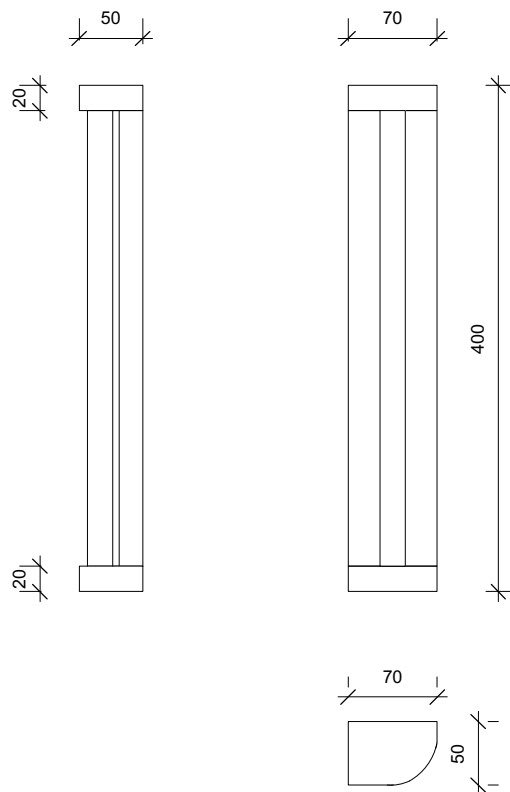

SQUARE IN CIRCLE
S T U D I O

ROUNDED CORNER – WALL LIGHT

REF WL 040

A tall, rectangular bathroom wall light with curved returns at top and bottom and an opaque perspex tube inserted between them. The light itself is crafted from brushed grey metal, brushed brass finish and opaque perspex.

MATERIAL:

Electroplated Iron/ hand brushed finish

LIGHT SOURCE: Integrated LED light strip

FINISH:

Brushed brass/ medium bronze/ opaque perspex

WATTAGE: 24V-11.60 w/mt - 1085lm/mt

COLOUR : 2700K (warm white)

DIMENSION :

Height 400mm

15.7"

Width 70mm

2.7"

Projection 50mm

1.9"

NET WEIGHT: 0.7kg 1.5lb