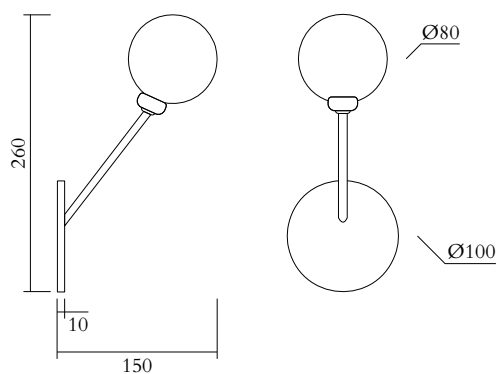

ATELIER ARETI

PRODUCT

Row 203
Wall light / IP 20

MATERIALS AND COLOUR OPTIONS

Brushed brass; powder coated metal; white glass

VERSIONS

Brushed brass structure	203OL-W01-BR01
Black structure	203OL-W01-ME01
White structure	203OL-W01-ME02

TECHNICAL DETAILS

1 x G9 LED 5W max
Recommended bulb size: diameter 16mm, total length
47mm (diameter must be under 20 mm)
110-230V
IP20
Light bulb not included

WEIGHT

2 kg

MADE IN

Germany

Sizes in mm. Flat attachments available only under request. Variations in colour and size are available for some collections, please contact Areti for more details.

TECHNICAL DETAILS

1 x G9 LED 5W max
Recommended bulb size: diameter 16mm, total length
47mm (diameter must be under 20 mm)
110-230V
IP44
Light bulb not included

WEIGHT

2 kg

MADE IN

Germany

Sizes in mm. Flat attachments available only under request. Variations in colour and size are available for some collections, please contact Areti for more details.