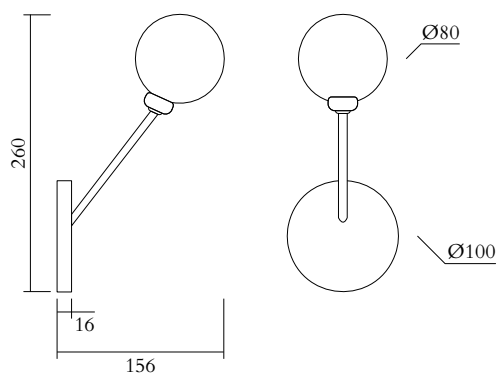

TECHNICAL DETAILS

1 x G9 LED 5W max
Recommended bulb size: diameter 16mm, total length
47mm (diameter must be under 20 mm)
110-230V
IP20
Light bulb not included

WEIGHT

2 kg

MADE IN

Germany

Sizes in mm. Flat attachments available only under request. Variations in colour and size are available for some collections, please contact Areti for more details.

ATELIER ARETI

PRODUCT

Row 203
Wall light / IP 44

MATERIALS AND COLOUR OPTIONS

Brushed brass; powder coated metal; white glass

VERSIONS

Brushed brass structure	203OL-W02-BR01
Black structure	203OL-W02-ME01
White structure	203OL-W02-ME02

TECHNICAL DETAILS

1 x G9 LED 5W max
Recommended bulb size: diameter 16mm, total length
47mm (diameter must be under 20 mm)
110-230V
IP44
Light bulb not included

WEIGHT

2 kg

MADE IN

Germany

Sizes in mm. Flat attachments available only under request. Variations in colour and size are available for some collections, please contact Areti for more details.