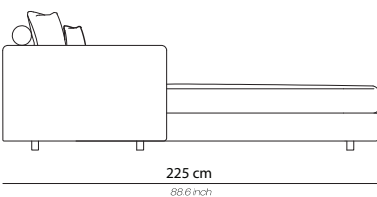

Base / Feet / Finish	Fabric (m)	Leather (m²)	Note
Solid beechwood dark brown	18	36	-
Solid beechwood black	18	36	-

Chaise Longue