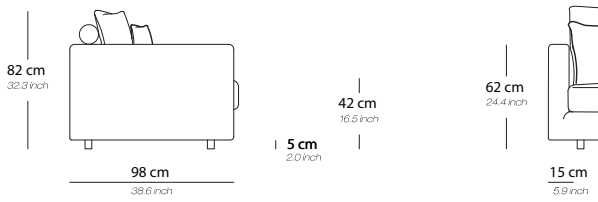

ROYALTON

PRODUCT INFORMATION - SOFAS & CHAISE LONGUE

The Royalton product line can be tailored to fit your precise size requirements.

A digital representation of your furniture combination can be created upon request.

Frame	Fir and plywood with elastic straps
Frame padding	Polyurethane foam, upholstered with resin-bonded polyester, coupled with fabric in elastic polyester
Seat cushion(s)	Polyurethane foam with washed and sterilised feathers covered with 100% cotton
Back cushion(s)	Washed and sterilised feathers covered with 100% cotton
Feet	Solid beechwood in dark brown or black
Cover	Loose cover is removable. Leather upholstery is fixed