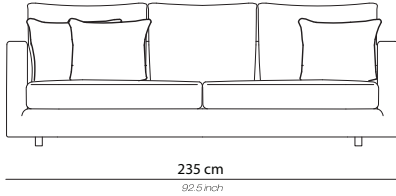

Base / Feet / Finish	Fabric (m)	Leather (m²)	Note
Solid beechwood dark brown	15	30	-
Solid beechwood black	15	30	-

Sofa 235