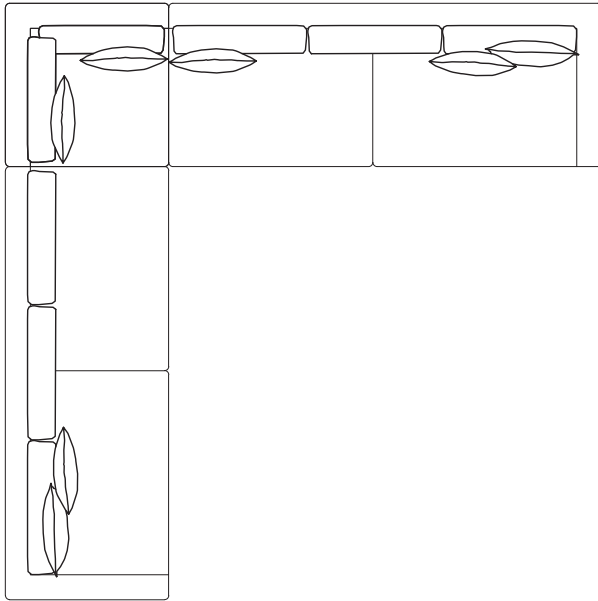

Corner element

98 cm
38.6 inch

Base / Feet / Finish	Fabric (m)	Leather (m ²)	Note
Solid beechwood dark brown	9	18	-
Solid beechwood black	9	18	-

Royalton corner sofa upon request

358 cm
140.9 inch

358 cm
140.9 inch