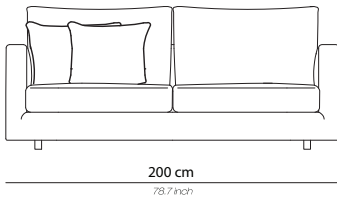

ROYALTON

PRODUCT INFORMATION - SOFAS & CHAISE LONGUE

The Royalton product line can be tailored to fit your precise size requirements.

A digital representation of your furniture combination can be created upon request.

Frame	Fir and plywood with elastic straps
Frame padding	Polyurethane foam, upholstered with resin-bonded polyester, coupled with fabric in elastic polyester
Seat cushion(s)	Polyurethane foam with washed and sterilised feathers covered with 100% cotton
Back cushion(s)	Washed and sterilised feathers covered with 100% cotton
Feet	Solid beechwood in dark brown or black
Cover	Loose cover is removable. Leather upholstery is fixed

Sofa 200

Base / Feet / Finish	Fabric (m)	Leather (m²)	Note
Solid beechwood dark brown	15	30	-
Solid beechwood black	15	30	-

Base / Feet / Finish	Fabric (m)	Leather (m²)	Note
Solid beechwood dark brown	17	34	-
Solid beechwood black	17	34	-

Base / Feet / Finish	Fabric (m)	Leather (m²)	Note
Solid beechwood dark brown	18	36	-
Solid beechwood black	18	36	-

Base / Feet / Finish	Fabric (m)	Leather (m²)	Note
Solid beechwood dark brown	13	26	Arm rest left or right
Solid beechwood black	13	26	Arm rest left or right