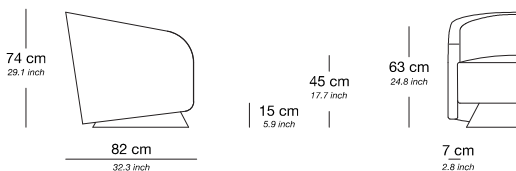

Element 190

190 cm
74.8 inch

Base / Feet / Finish	Fabric (m)	Leather (m ²)	Note
Solid beechwood dark brown	13	26	Arm rest left or right
Solid beechwood black	13	26	Arm rest left or right

Element 225

225 cm
88.6 inch

Corner element

98 cm
38.6 inch

Base / Feet / Finish	Fabric (m)	Leather (m ²)	Note
Solid beechwood dark brown	9	18	-
Solid beechwood black	9	18	-

Royalton corner sofa upon request

358 cm
140.9 inch

358 cm
140.9 inch

98 cm
38.6 inch

ROYALTON

ERIC KUSTER®
METROPOLITAN LUXURY

ROYALTON

PRODUCT INFORMATION - SWIVEL CHAIR

Frame	Solid Pine wood + Medium-density fibreboard (MDF)
Seat cushion(s)	Foam 3539 CMHR + 3030 CMHR + 60KG and fiber
Back cushion(s)	Foam 3539 CMHR + 3030 CMHR + 60KG and fiber
Feet	Polished chrome, polished smoked nickel or matte brass
Cover	Fixed upholstery in fabric or leather