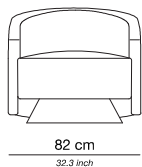

Swivel Chair

Price	Base / Feet / Finish	Fabric (m)	Leather (m²)	Note
€ 1.575	Polished chrome	5,5	11	-
€ 1.575	Polished smoked nickel	5,5	11	-
€ 1.317	Matte brass	5,5	11	-