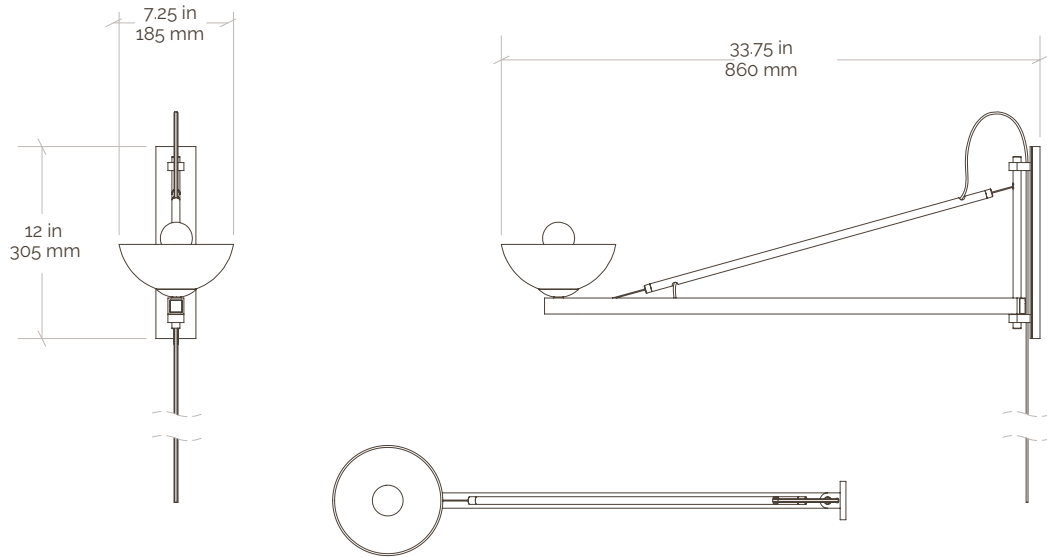

Roseland Swing Arm Sconce

Incandescent

Collection	Roseland	Mounting	3x Wall Anchors
Number	SC-002		(Plug-in w/ inline dimmer switch)
Product	Swing Arm Sconce	Canopy or Backplate	H: 12in/ 305mm W: 2.5in/ 64mm
Appx. Dimenstions	H: 12in / 305mm W: 7.25in / 182mm Projection: 33.5in / 848mm	Certifications	UL
Weight	6 lbs / 2.7 kgs	Lamping	E26 G16.5 Stretch Fillament LED
Materials	Brass, Aluminum, Terracotta	Lamping Spec	4.5w / 500lm / 2700k
Finishes	Available in any Pax brass & ceramic finish	Dimming	See compatability list for details

Incandescent Base Lamp Specs

Frosted Bulb (FRO) / Clear Bulb (CLR)

Type	Stretch Filament LED
Watts Each	4.5
Lumens Each	500
Color Temperature	2700K
Life Expectancy	3 yrs, 25,000 hours

(FRO) / (CLR) Dimmer Compatability