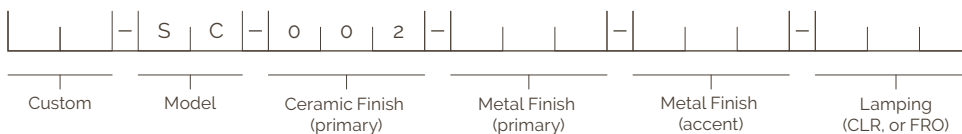

Roseland Swing Arm Sconce

Incandescent

Collection	Roseland	Mounting	3x Wall Anchors
Number	SC-002		(Plug-in w/ inline dimmer switch)
Product	Swing Arm Sconce	Canopy or Backplate	H: 12in/ 305mm W: 2.5in/ 64mm
Appx. Dimenstions	H: 12in / 305mm W: 7.25in / 182mm Projection: 33.5in / 848mm	Certifications	UL
Weight	6 lbs / 2.7 kgs	Lamping	E26 G16.5 Stretch Fillament LED
Materials	Brass, Aluminum, Terracotta	Lamping Spec	4.5w / 500lm / 2700k
Finishes	Available in any Pax brass & ceramic finish	Dimming	See compatability list for details

SKU Key Legend available at paxlighting.com/finishes

Specifications

SKU Legend

XX-	XX-XXX	XXX-	XXX-	XXX-	XXX-	XXX-	X
Custom	Model	Ceramic Finish (primary)	Ceramic Finish (accent)	Metal Finish (primary)	Metal Finish (accent)	Lamping	Wiring
CU	SC	Verde Lichen (VDL)	Verde Lichen (VDL)	Antique White (ANW)	Antique White (ANW)	FRO	H
	CF	Azure Lichen (AZL)	Azure Lichen (AZL)	Brushed Brass (BRB)	Brushed Brass (BRB)	CLR	L
	TB	Ivory Lichen (IVL)	Ivory Lichen (IVL)	Light Aged Brass (LAB)	Light Aged Brass (LAB)		
	PD	Chocolate Lichen (CHL)	Chocolate Lichen (CHL)	Dark Aged Brass (DAB)	Dark Aged Brass (DAB)		
	FL	Verde Matte (VDM)	Verde Matte (VDM)	Brushed Nickel (BRN)	Brushed Nickel (BRN)		
		Azure Matte (AZM)	Azure Matte (AZM)				
		Chocolate Matte (CHM)	Chocolate Matte (CHM)				

Incandescent Base Lamp Specs

Frosted Bulb (FRO) / Clear Bulb (CLR)

Type	Stretch Filament LED
Watts Each	4.5
Lumens Each	500
Color Temperature	2700K
Life Expectancy	3 yrs, 25,000 hours

(FRO) / (CLR) Dimmer Compatability