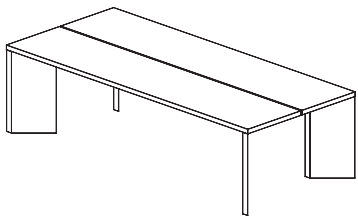

DESCRIPTION

Dramatic from every angle, the 'Scalene' Series draws upon conservative, Gothic traditions while remaining paired down for a modern dining feel. The legs, set at an angle, support lateral loads and allows for ample seating space.

DINING TABLE

108" L X 48" W X 29.5" H
132" L X 54" W X 29.5" H

COFFEE TABLE

48" L X 48" W X 17" H