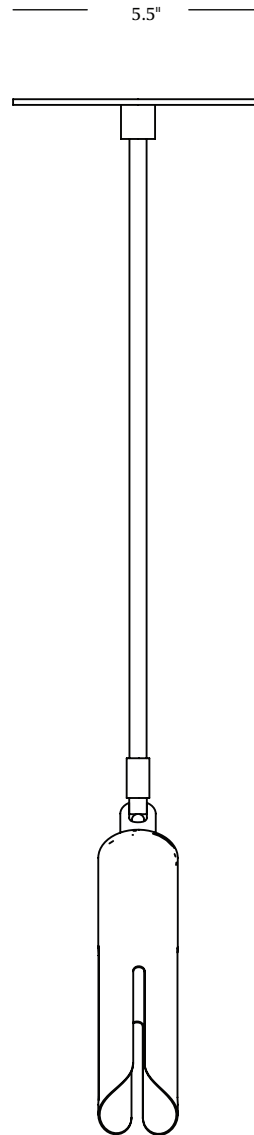

MATERIA

SLICE DROP

MATERIA

SLICE DROP

PRICING:

AGED BRASS, AGED SILVER, BLACKENED BRASS

RETAIL: \$1,850

UN-LACQUERED BRASS

RETAIL: \$1,540

LEAD TIME:

Approx 8-10 weeks

LAMPING:

1x t10 4w led (40w incandescent equivalent) dimmable lamp
(Not included)

120V; 240V available by custom order

DIMENSIONS:

Shade: 1.75"dia x 8"h

Fixture: 5.5" - 12"w x 16.5" - 25"l x 5.5"d

Canopy: 5.5"dia x 1/8" solid flat brass

CUSTOMIZATIONS AVAILABLE UPON REQUEST

UL LISTED