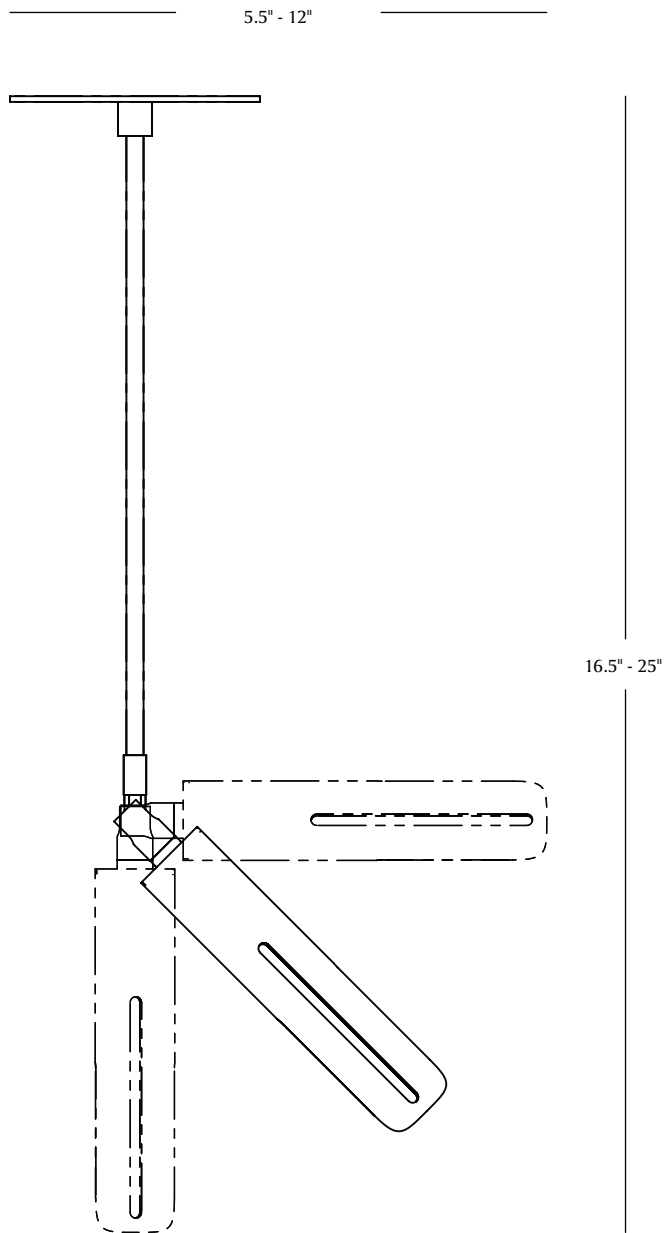

MATERIA

SLICE DROP

MATERIA

SLICE DROP

PRICING:

AGED BRASS, AGED SILVER, BLACKENED BRASS

RETAIL: \$1,850

UN-LACQUERED BRASS

RETAIL: \$1,540

LEAD TIME:

Approx 8-10 weeks

LAMPING:

1x t10 4w led (40w incandescent equivalent) dimmable lamp
(Not included)

120V; 240V available by custom order

DIMENSIONS:

Shade: 1.75"dia x 8"h

Fixture: 5.5" - 12"w x 16.5" - 25"l x 5.5"d

Canopy: 5.5"dia x 1/8" solid flat brass

CUSTOMIZATIONS AVAILABLE UPON REQUEST

UL LISTED