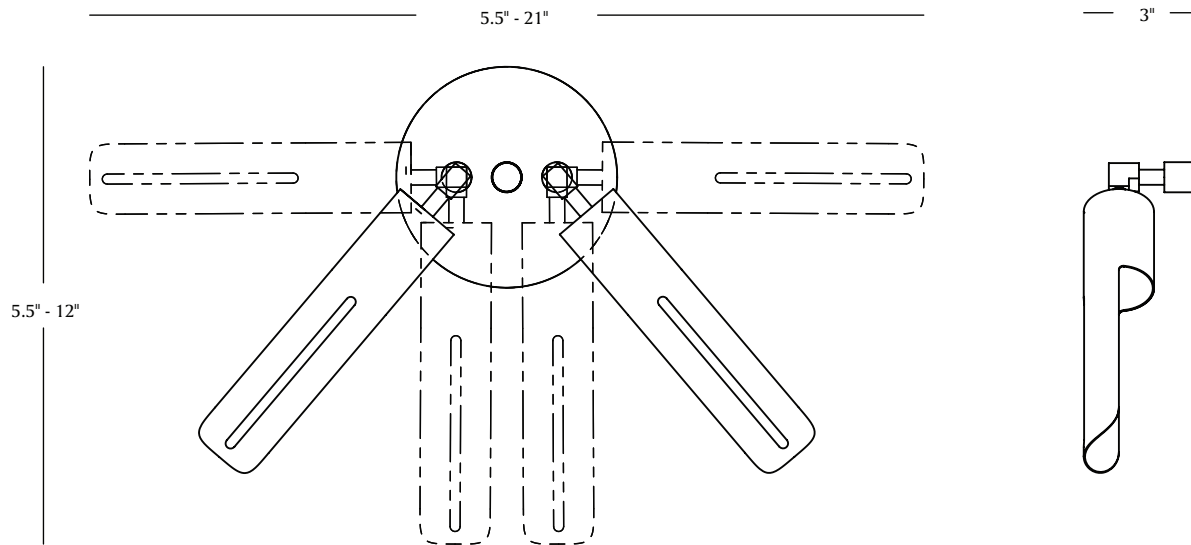

# MATERIA

TOP

FRONT

SIDE

### DIMENSIONS:

Shades: 1.75" dia x 8" h

Fixture: 5.5"-21" w x 5.5"-12" h x 3" d

Canopy: 5.5" dia x 1/8" solid flat brass

**CUSTOMIZATIONS AVAILABLE UPON REQUEST**

**UL LISTED**