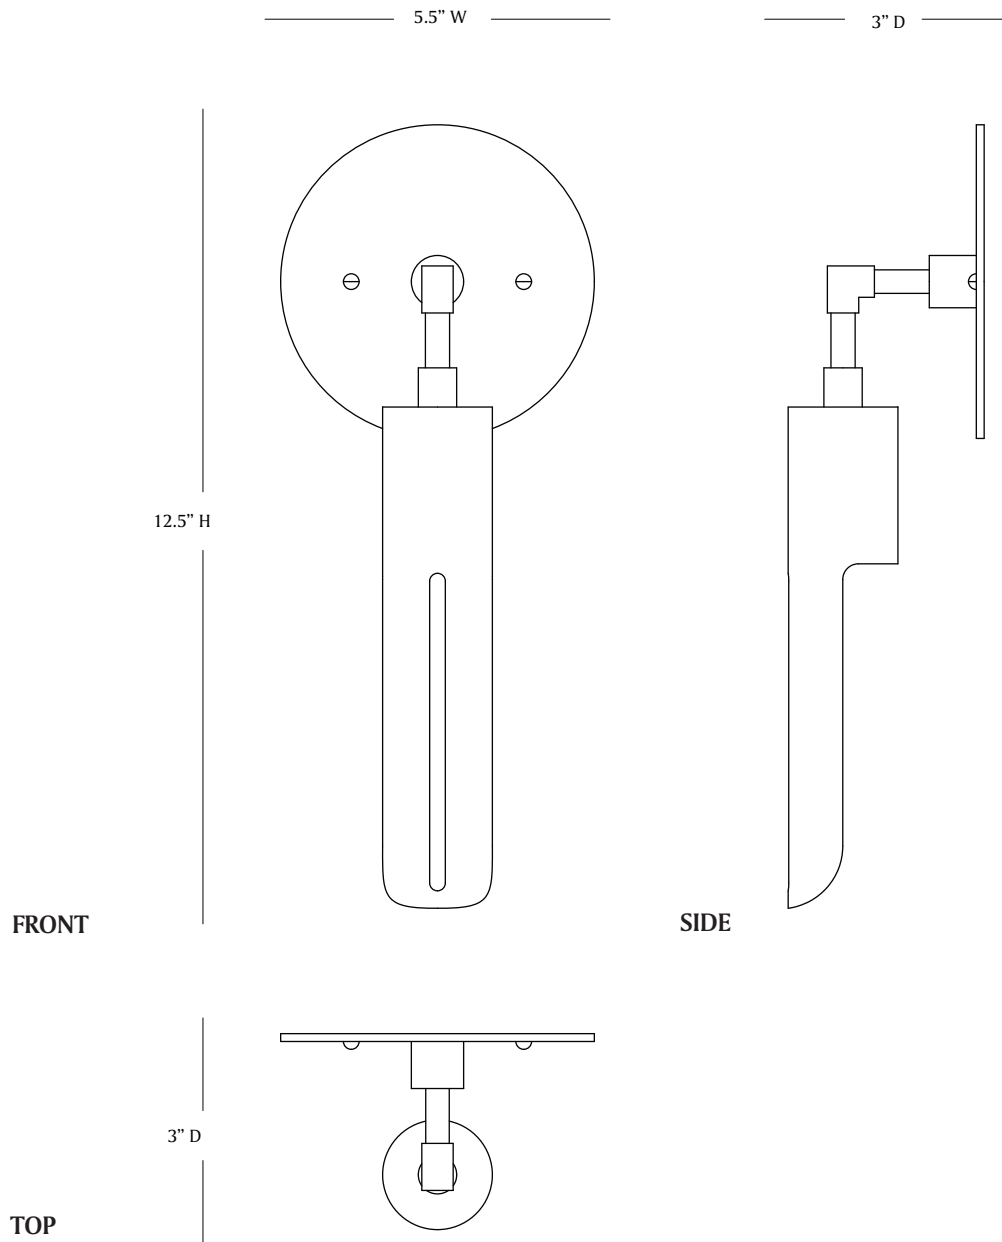

MATERIA

SLICE I

PRICING:

AGED BRASS, AGED SILVER, BLACKENED BRASS

RETAIL: $1,810

UN-LACQUERED BRASS

RETAIL: $1,510

LEAD TIME:

Approx 8-10 weeks

LAMPING:

1x t10 4w led (40w incandescent equivalent) dimmable lamp
(Not included)

120V; 240V available by custom order

DIMENSIONS:

Shade: 1.75" dia x 8" h

Sconce: 12.5" oah x 5" w x 3" d

Canopy: 5" dia x 1/8" solid flat brass

CUSTOMIZATIONS AVAILABLE UPON REQUEST

UL LISTED