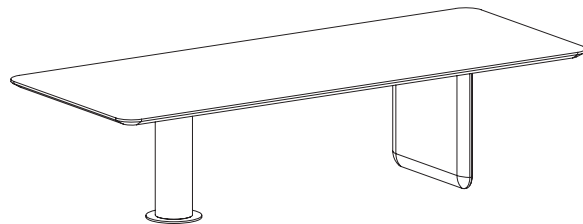

DESCRIPTION

The delicately proportioned components and soft curves of the 'Suzi' Series are intended to elicit calm contemplation. The combination of ancient and monumental material in a contemporary light, only adds to the subtle complexity of this sculptural piece.

*All pieces are made to order - custom sizing available by request

RECTANGLE DINING TABLE

108" LX 48" W X 29.5" H

120" LX 54" W X 29.5" H

DESK

84" LX 48" W X 29.5" H

MATERIALS | FINISHES

Walnut - Natural, Bleached, Ebonized, Graphite