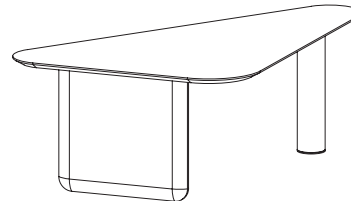

DESCRIPTION

The delicately proportioned components and soft curves of the 'Suzi' Series are intended to elicit calm contemplation. The combination of ancient and monumental material in a contemporary light, only adds to the subtle complexity of this sculptural piece.

*All pieces are made to order - custom sizing available by request

RECTANGLE DINING TABLE

108" LX 48" W X 29.5" H

120" LX 54" W X 29.5" H

DESK

84" LX 48" W X 29.5" H

MATERIALS | FINISHES

Walnut - Natural, Bleached, Ebonized, Graphite