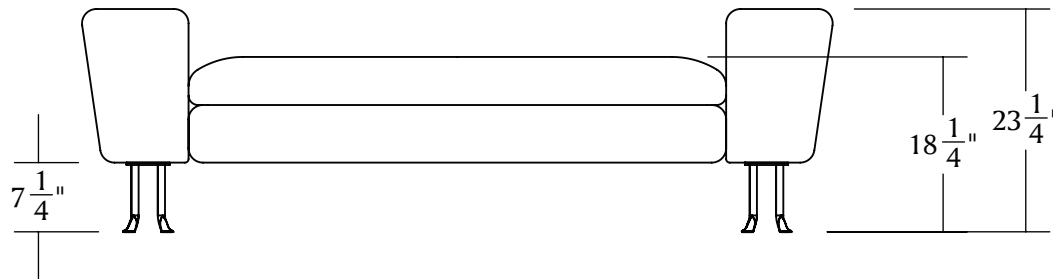

MATERIA

SWAN

MATERIA

SWAN

LEAD TIME:

Approx 8 weeks from fabric receipt

DIMENSIONS:

Overall Width: 78" Overall Depth: 30"
Seat Overall Height: $18\frac{1}{4}"$ Seat Overall Depth: 30"
Overall Height: $23\frac{1}{4}"$

MATERIALS:

Feet: blackened steel
Upholstery: C.O.M

YARDAGE:

6 yards solid; inquire regarding yardage for print

ORIGIN:

Made in New York of domestic and foreign materials

YEAR:

2020