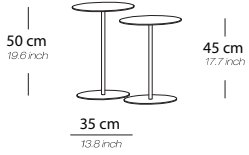

## PRODUCT INFORMATION - SIDE TABLES

**Frame** Steel frame finished in polished chrome, polished gold, polished smoked nickel, matte brass or raw metal

Side tables (set of 2)

| Base / Feet / Finish     | Note |
|--------------------------|------|
| Polished chrome          | -    |
| Polished gold            | -    |
| Polished smoked nickel   | -    |
| Matte brass or raw metal | -    |