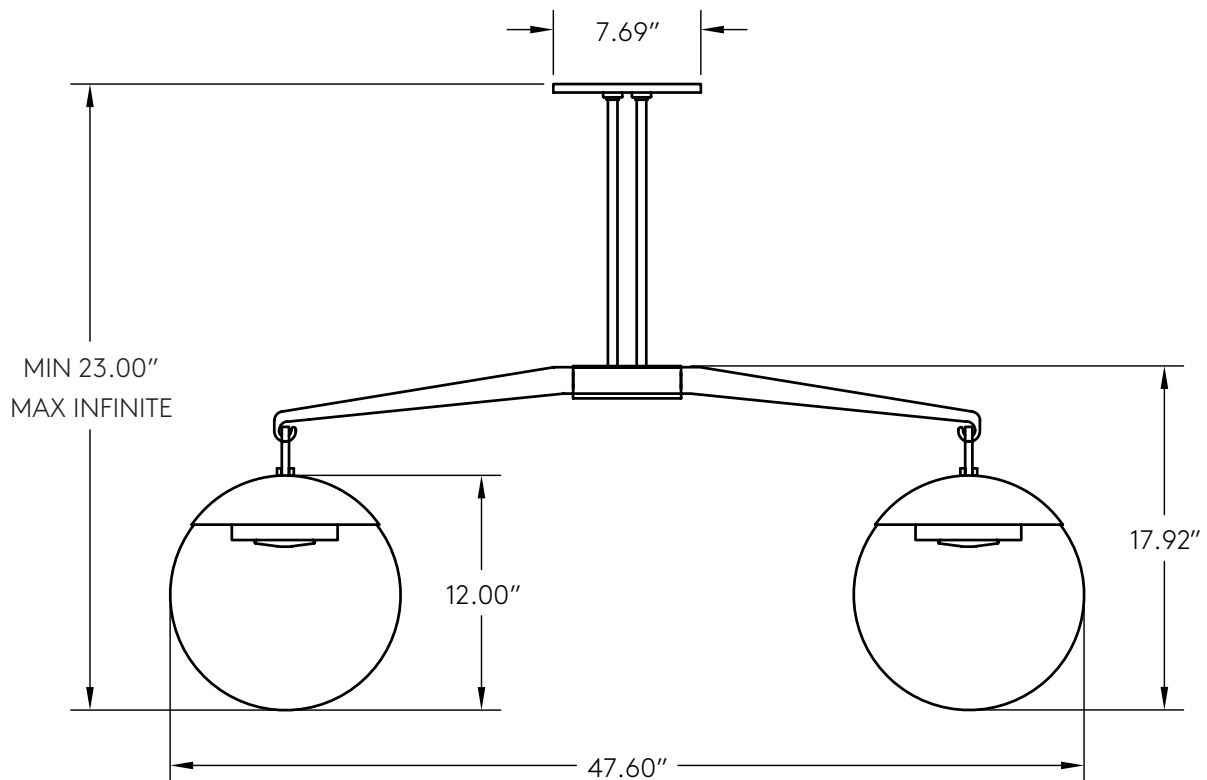

Scales 12

Shown in **Black Brass** with **Clear Solid Glass Light Discs** and **12" Diameter Globes**

INFO@CKSCOLLECTIVE.COM
WWW.CKSCOLLECTIVE.COM

Scales 12

AVAILABLE OPTIONS	DIMENSIONS	LAMPING & INFORMATION
Base..... Brass Pewter Matte Black Matte White Premium 1 Aged Brass August Brass Black Brass Aged Pewter Premium 2..... Brushed Nickel Two-Tone Finish Glass Globes..... Clear Glass Discs Clear Frosted Temperature 2400K 2700K 3000K	Canopy Diameter 7.69" Globe Diameter 12.00" Width..... 47.60" Body Height 17.92" Minimum Height..... 23.00" Maximum Height..... Infinite Weight 33 lbs	36 watt led 300 watt total incandescent 3000 Lumen Onboard Driver and LED Module LED life of 50,000 hours 27 years of normal use 110V-277V compatible UL listing file #E505276 Product is made to order Compatible with LED Dimmer Switches Rated for Damp Locations Custom abilities and options available. Please inquire sales@riloh.com