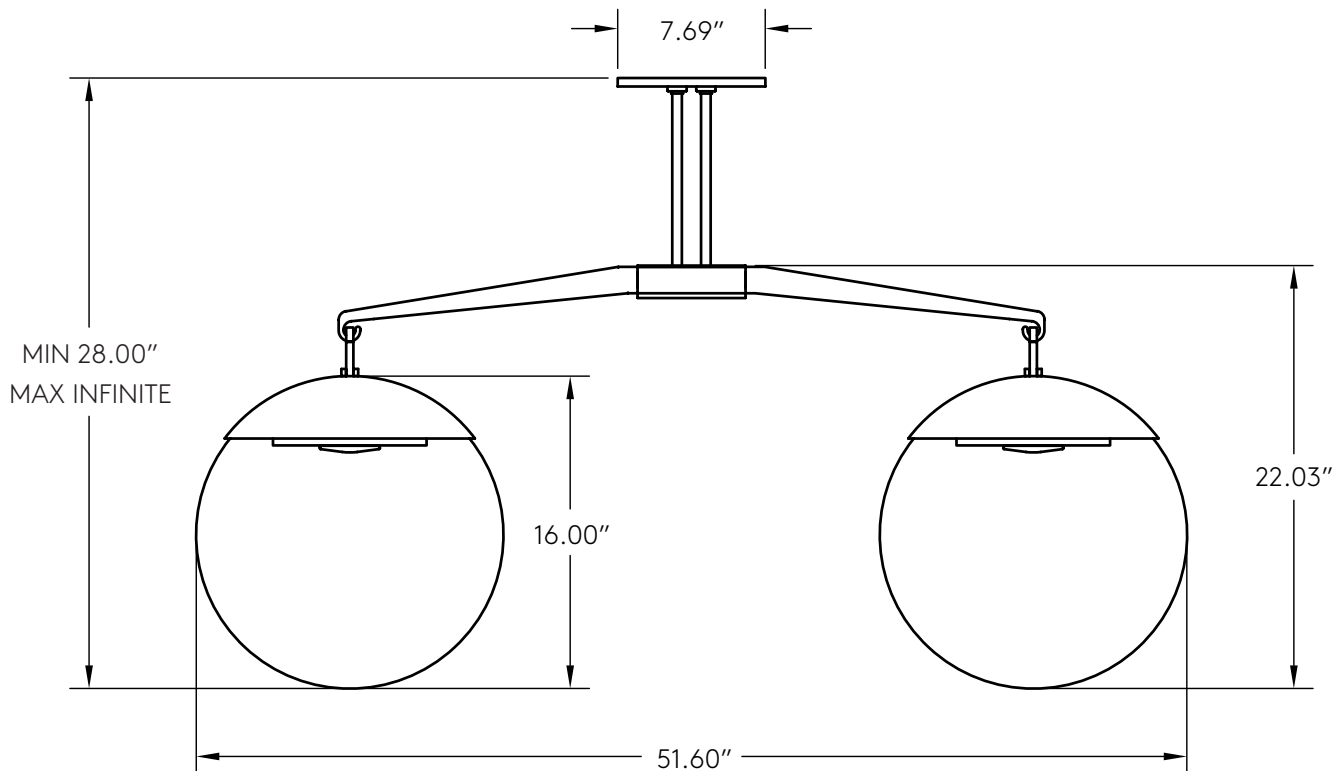

Scales 16

Shown in **Brass** with **Frosted Solid Glass Light Discs** and **16" Diameter Globes**

INFO@CKSCOLLECTIVE.COM
WWW.CKSCOLLECTIVE.COM

Scales 16

AVAILABLE OPTIONS	DIMENSIONS	LAMPING & INFORMATION
Base..... Brass Pewter Matte Black Matte White Premium 1 Aged Brass August Brass Black Brass Aged Pewter Premium 2..... Brushed Nickel Two-Tone Finish Glass Globes..... Clear Glass Discs Clear Frosted Temperature 2400K 2700K 3000K	Canopy Diameter 7.69" Globe Diameter 16.00" Width..... 51.60" Body Height 21.03" Minimum Height..... 28.00" Maximum Height..... Infinite Weight 40 lbs	36 watt led 300 watt total incandescent 3000 Lumen Onboard Driver and LED Module LED life of 50,000 hours 27 years of normal use 110V-277V compatible UL listing file #E505276 Product is made to order Compatible with LED Dimmer Switches Rated for Damp Locations Custom abilities and options available. Please inquire sales@riloh.com