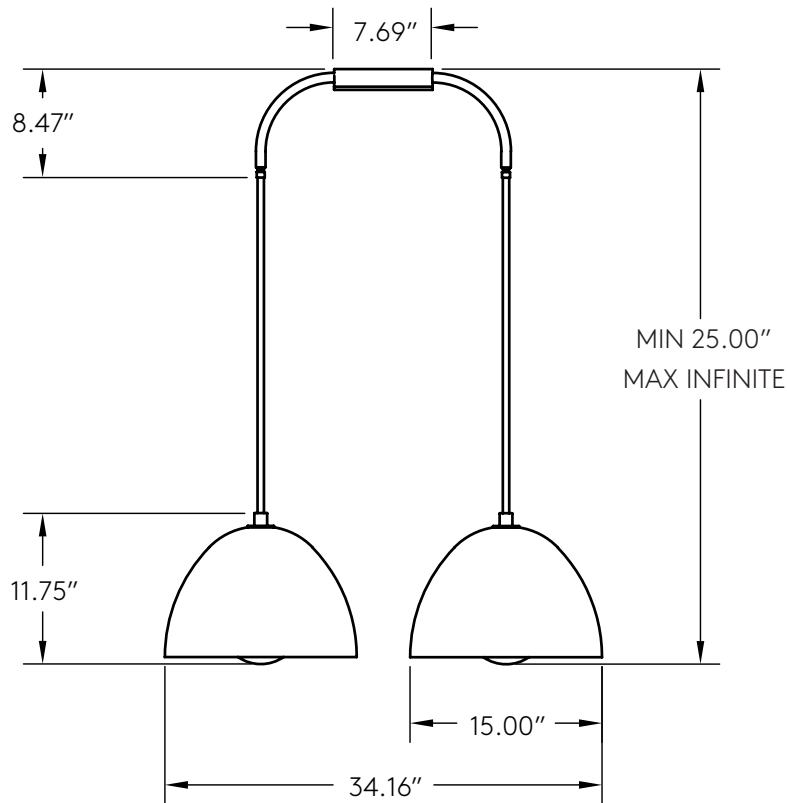

Seesa Even 16

Shown in **Brass** with **Frosted Solid Glass Light Discs** and **15" Diameter Brass Bells**

INFO@CKSCOLLECTIVE.COM
WWW.CKSCOLLECTIVE.COM

Seesa Even 16

AVAILABLE OPTIONS	DIMENSIONS	LAMPING & INFORMATION
Base..... Brass Pewter Matte Black Matte White Premium 1 Aged Brass August Brass Black Brass Aged Pewter Premium 2..... Brushed Nickel Two-Tone Finish Glass Discs Clear Frosted Temperature 2400K 2700K 3000K	Canopy Diameter 7.69" Width..... 34.16" Depth 15.00" Body Height 11.75" Minimum Height..... 25.00" Maximum Height..... Infinite Weight 36 lbs	36 watt led 300 watt total incandescent 3000 Lumen Onboard Driver and LED Module LED life of 50,000 hours <i>27 years of normal use</i> 110V-277V compatible UL listing file #E505276 Product is made to order Compatible with LED Dimmer Switches Rated for Damp Locations Custom abilities and options available. Please inquire sales@riloh.com