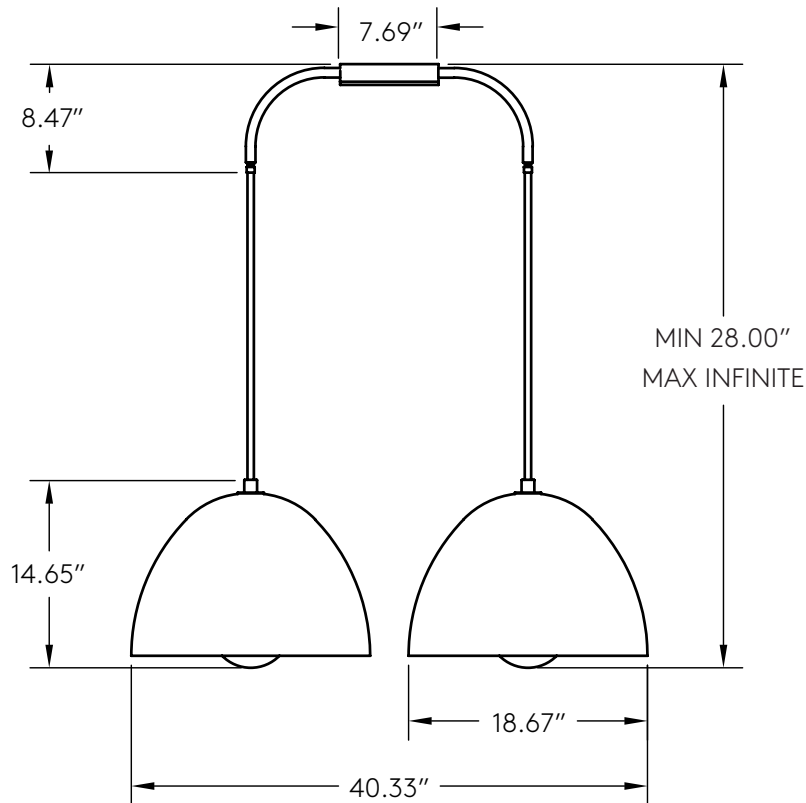

# Seesa Even 18

Shown in **Brushed Nickel** with **Clear Solid Glass Light Discs** and **18.67" Diameter Brass Bells**

INFO@CKSCOLLECTIVE.COM  
WWW.CKSCOLLECTIVE.COM

# Seesa Even 18

AVAILABLE OPTIONS	DIMENSIONS	LAMPING & INFORMATION
Base..... Brass Pewter Matte Black Matte White Premium 1 ..... Aged Brass August Brass Black Brass Aged Pewter Premium 2..... Brushed Nickel Two-Tone Finish  Glass Discs ..... Clear Frosted  Temperature ..... 2400K 2700K 3000K	Canopy Diameter ..... 7.69" Width..... 40.33" Depth ..... 18.67" Body Height ..... 14.65" Minimum Height..... 28.00" Maximum Height..... Infinite  Weight ..... 46 lbs	36 watt led 300 watt total incandescent 3000 Lumen Onboard Driver and LED Module LED life of 50,000 hours 27 years of normal use 110V-277V compatible  UL listing file #E505276 Product is made to order Compatible with LED Dimmer Switches Rated for Damp Locations  Custom abilities and options available. Please inquire sales@riloh.com
<b>WARNING: HEAVY</b> Heavy mounting screws must be attached to building frame structure		