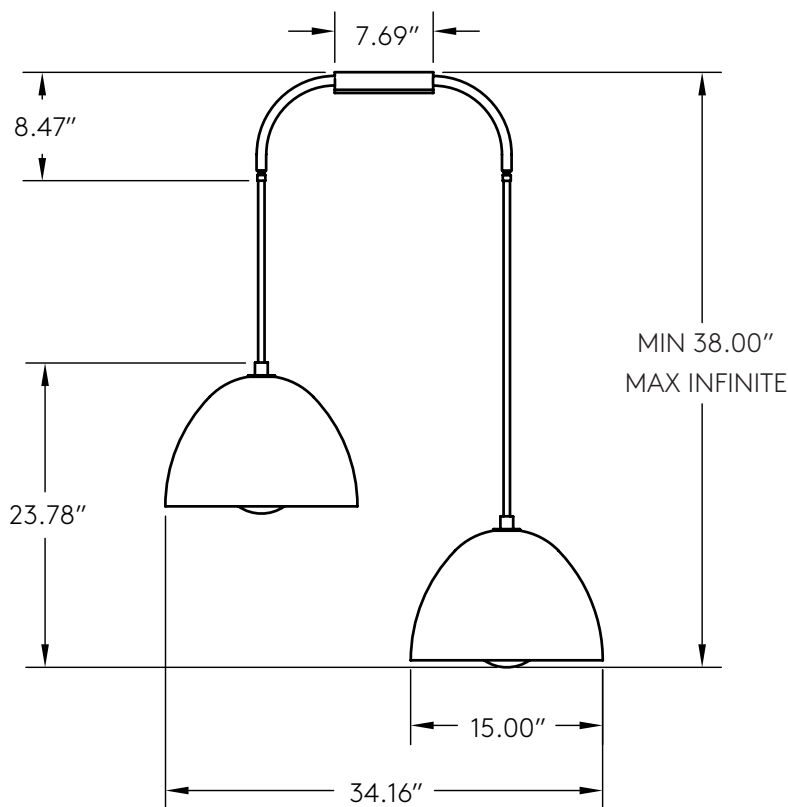

Seesa Offset 16

Shown in **Brass** with **Frosted Solid Glass Light Discs** and **15" Diameter Brass Bells**

INFO@CKSCOLLECTIVE.COM
WWW.CKSCOLLECTIVE.COM

Seesa Offset 16

AVAILABLE OPTIONS	DIMENSIONS	LAMPING & INFORMATION
Base..... Brass Pewter Matte Black Matte White Premium 1 Aged Brass August Brass Black Brass Aged Pewter Premium 2..... Brushed Nickel Two-Tone Finish Glass Discs Clear Frosted Temperature 2400K 2700K 3000K	Canopy Diameter 7.69" Width..... 34.16" Depth 15.00" Body Height 23.78" Minimum Height..... 38.00" Maximum Height..... Infinite Weight 36 lbs	36 watt led 300 watt total incandescent 3000 Lumen Onboard Driver and LED Module LED life of 50,000 hours 27 years of normal use 110V-277V compatible UL listing file #E505276 Product is made to order Compatible with LED Dimmer Switches Rated for Damp Locations Custom abilities and options available. Please inquire sales@riloh.com