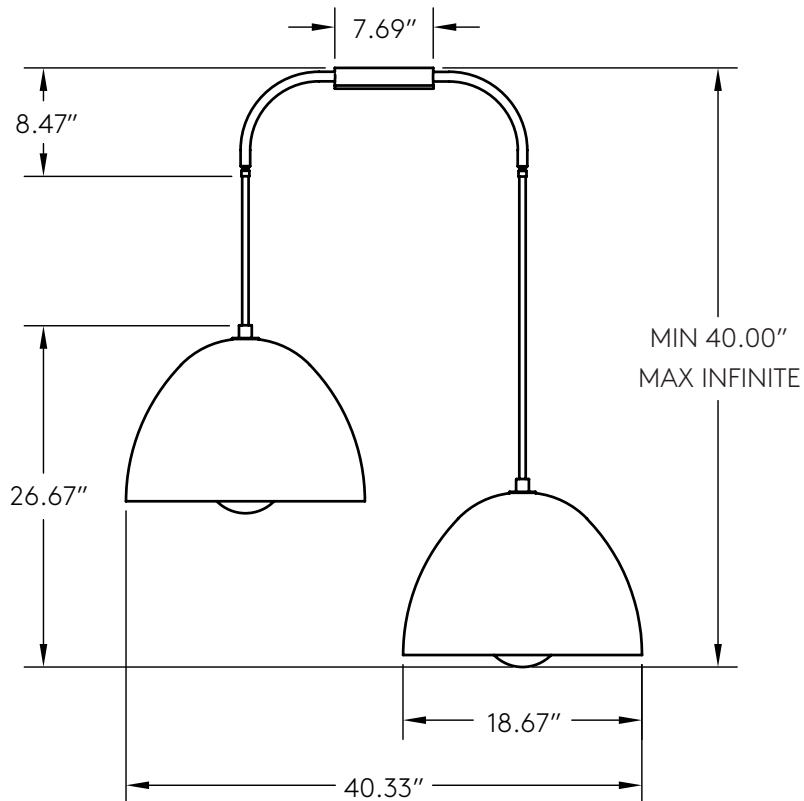

# Seesa Offset 18

Shown in **Brushed Nickel** with **Clear Solid Glass Light Discs** and **18.67" Diameter Brass Bells**

[INFO@CKSCOLLECTIVE.COM](mailto:INFO@CKSCOLLECTIVE.COM)  
[WWW.CKSCOLLECTIVE.COM](http://WWW.CKSCOLLECTIVE.COM)

# Seesa Offset 18

AVAILABLE OPTIONS	DIMENSIONS	LAMPING & INFORMATION
Base..... Brass Pewter Matte Black Matte White Premium 1 ..... Aged Brass August Brass Black Brass Aged Pewter Premium 2..... Brushed Nickel Two-Tone Finish Glass Discs ..... Clear Frosted Temperature ..... 2400K 2700K 3000K	Canopy Diameter ..... 7.69" Width..... 40.33" Depth ..... 18.67" Body Height ..... 26.67" Minimum Height..... 40.00" Maximum Height..... Infinite Weight ..... 46 lbs	36 watt led 300 watt total incandescent 3000 Lumen Onboard Driver and LED Module LED life of 50,000 hours 27 years of normal use 110V-277V compatible UL listing file #E505276 Product is made to order Compatible with LED Dimmer Switches Rated for Damp Locations Custom abilities and options available. Please inquire sales@riloh.com
WARNING: HEAVY Heavy mounting screws must be attached to building frame structure		