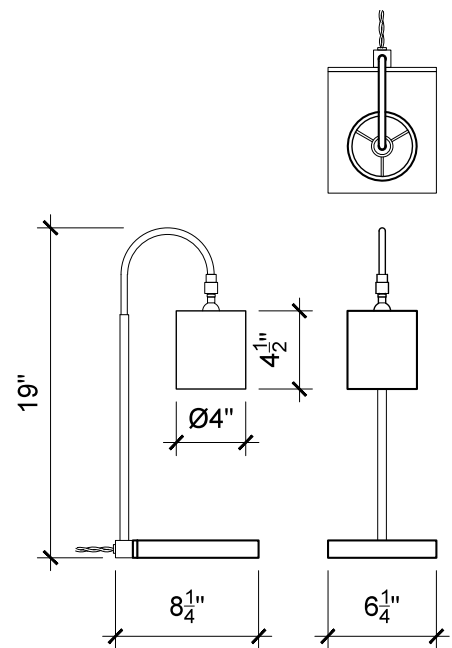

19"H x 8-1/4"D x 6-1/4"W

All material finishes are living finishes: they will change and patina for the better with time and use. Every product is individually hand assembled; slight variations in color, size and shape are to be expected. Recommended bulb "LED 40 Watt Equivalent G16 Globe 2700k Dimmable" included. LED Bulb only. E26 socket with single turn key. Not suitable for damp locations. Lead time approx. 8 weeks. *UL certification, as well as custom sizing, configurations and finishes are available upon request.*

51"H x 8"W x 13-1/4"D

All material finishes are living finishes: they will change and patina for the better with time and use. Every product is individually hand assembled; slight variations in color, size and shape are to be expected. Recommended bulb "LED 60 Watt Equivalent G18-1/2 Globe 2700k Dimmable" included. Incandescent bulb not recommended. E26 socket with single turn key. Not suitable for damp locations. Lead time approx. 8 weeks. *UL certification, as well as custom sizing, configurations and finishes are available upon request.*

51"H x 8"W x 13-1/4"D

All material finishes are living finishes: they will change and patina for the better with time and use. Every product is individually hand assembled; slight variations in color, size and shape are to be expected. Recommended bulb "LED 60 Watt Equivalent G18-1/2 Globe 2700k Dimmable" included. LED bulb only.
E26 socket with single turn key.
Not suitable for damp locations.
Lead time approx. 8 weeks.
UL certification, as well as custom sizing, configurations and finishes are available upon request.