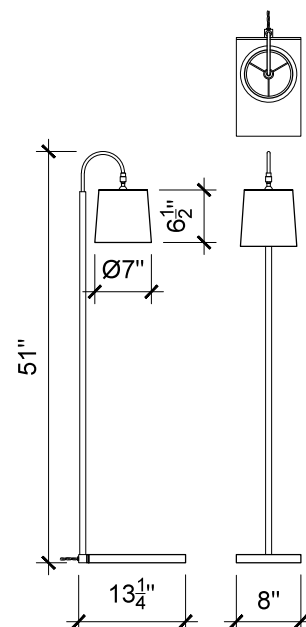

19"H x 8-1/4"D x 6-1/4"W

All material finishes are living finishes: they will change and patina for the better with time and use. Every product is individually hand assembled; slight variations in color, size and shape are to be expected. Recommended bulb "LED 40 Watt Equivalent G16 Globe 2700k Dimmable" included. LED Bulb only. E26 socket with single turn key. Not suitable for damp locations. Lead time approx. 8 weeks. *UL certification, as well as custom sizing, configurations and finishes are available upon request.*

51"H x 8"W x 13-1/4"D

All material finishes are living finishes: they will change and patina for the better with time and use. Every product is individually hand assembled; slight variations in color, size and shape are to be expected. Recommended bulb "LED 60 Watt Equivalent G18-1/2 Globe 2700k Dimmable" included. Incandescent bulb not recommended. E26 socket with single turn key. Not suitable for damp locations. Lead time approx. 8 weeks. *UL certification, as well as custom sizing, configurations and finishes are available upon request.*

51"H x 8"W x 13-1/4"D

All material finishes are living finishes: they will change and patina for the better with time and use. Every product is individually hand assembled; slight variations in color, size and shape are to be expected. Recommended bulb "LED 60 Watt Equivalent G18-1/2 Globe 2700k Dimmable" included. LED bulb only.
E26 socket with single turn key.
Not suitable for damp locations.
Lead time approx. 8 weeks.
UL certification, as well as custom sizing, configurations and finishes are available upon request.