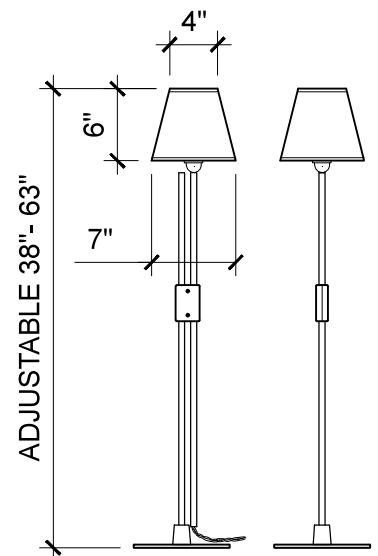

ADAM OTLEWSKI

SERIES 04 FLOOR LAMP

Solid machined brass and goatskin parchment shade with ultrasuede trim, hand-dyed braided cotton cord. Adjustable height from 38"H to 63"H. Allen key included for loosening central clamping mechanism. Goatskin parchment is an excellent diffuser of light and is naturally figured and textured, similar to the surface of the moon.

8" Dia. Base, 38"-63"H, Shade 7" Dia. x 6"H

All material finishes are living finishes: they will change and patina for the better with time and use. Every product is individually hand assembled; slight variations in color, size and shape are to be expected. Recommended bulb "LED 40 Watt Equivalent G16 Globe 2700k Dimmable" included. LED bulb only. E26 socket with single turn key. Not suitable for damp locations. Lead time approx. weeks. *UL certification, as well as custom sizing, configurations and finishes are available upon request.*

ADAM OTLEWSKI

SERIES 04 TABLE LAMP

Solid machined brass and goatskin parchment shade with ultrasuede trim, hand-dyed braided cotton cord. Adjustable height from 24"H to 33"H. Allen key included for loosening central clamping mechanism. Goatskin parchment is an excellent diffuser of light and is naturally figured and textured, similar to the surface of the moon.

6" Dia. Base, 24"-33"H, Shade 6" Dia. x 6"H

All material finishes are living finishes: they will change and patina for the better with time and use. Every product is individually hand assembled; slight variations in color, size and shape are to be expected. Recommended bulb "LED 40 Watt Equivalent G16 Globe 2700k Dimmable" included. LED bulb only. E26 socket with single turn key. Not suitable for damp locations. Lead time approx. 8 weeks. *UL certification, as well as custom sizing, configurations and finishes are available upon request.*