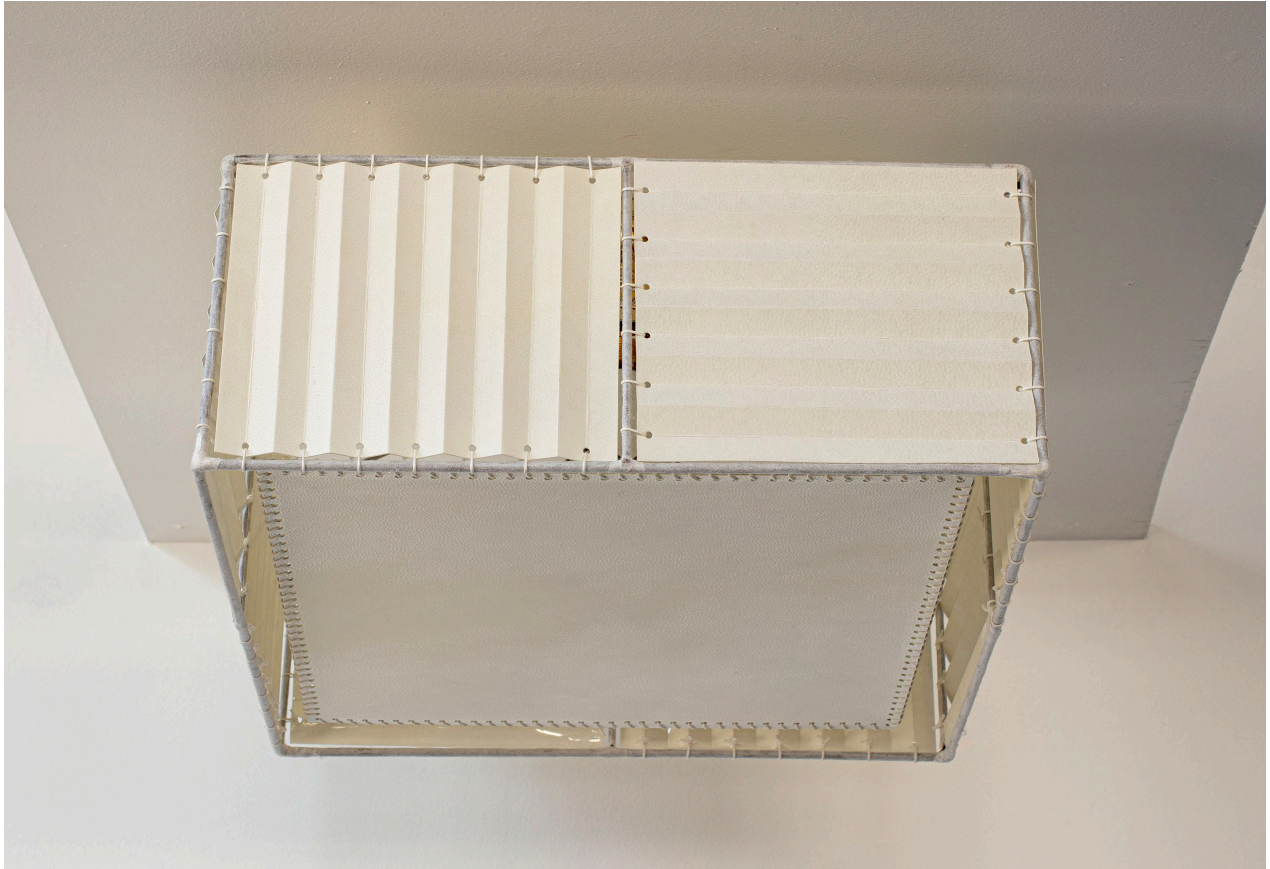

ADAM OTLEWSKI

SERIES 03 LARGE FLUSH MOUNT

Solid machined brass, hand-stitched goatskin parchment shade with alternative accoridian-folded faces and square diffuser. Goatskin parchment is an excellent diffuser of light and is naturally figured and textured, similar to the surface of the moon.

7-3/4"H, Shade 14" x 14" x 6"H

Mounts only to standard junction boxes with either 2-3/4" or 3-1/2" mounting screw distance. To be installed only by a licensed electrician. All material finishes are living finishes: they will change and patina for the better with time and use. Every product is individually hand-made to order and slotted in frequent production batches; lead time is determined once order is confirmed.

Recommended bulb "LED 100 Watt Equivalent 2700k Dimmable A19" included. LED bulb only.

Single E26 keyless socket.

Not suitable for damp locations.

UL certification, as well as custom sizing and configurations are available upon request.