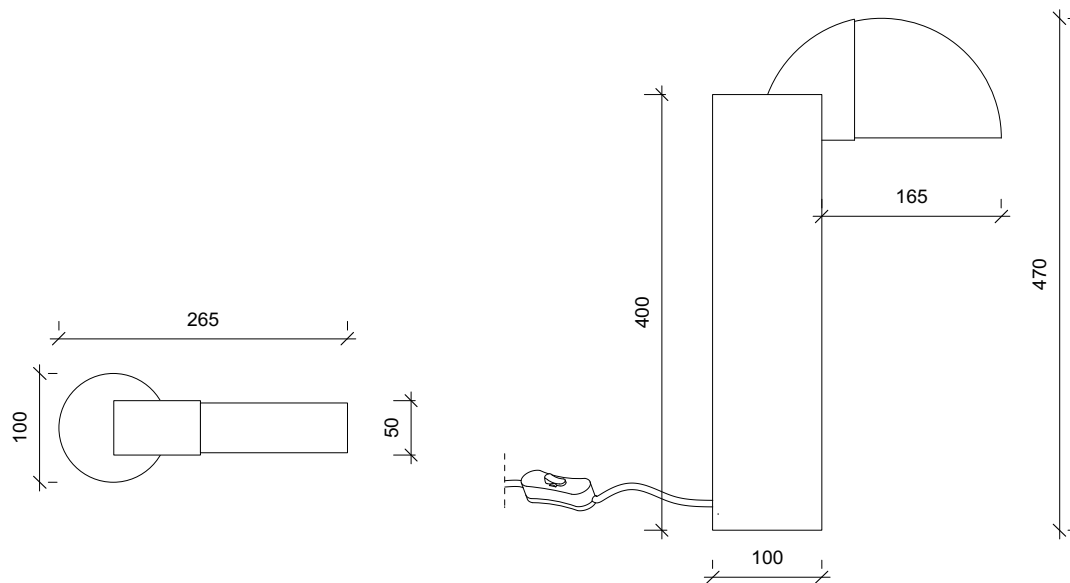

SQUARE IN CIRCLE
S T U D I O

SHADOW – TABLE LAMP

REF TL 022

This table lamp was inspired by the Laszlo Moholy-Nagy painting Segments, in which the artist explores the way to represent light and shadows in the form of semi-circles. The lamp's cylindrical base bears a brushed grey metal finish with a semicircular element attached to the top. One side of the semi-circle is crafted from brushed brass, the other from frosted glass.

MATERIAL:

Electroplated Iron/ hand brushed finish

LIGHT SOURCE: Integrated LED light strip

FINISH:

Brushed grey metal/ brushed brass/ white frosted glass
(Other finishes available)

WATTAGE: 5W

COLOUR : 3000K

DIMENSION :

Height	470mm	18.5"
Width	265mm	10.4"
Depth	50mm	2"
Base dia	100mm	4"

VOLTAGE: 230V

NET WEIGHT: 6.9kg 15lb

INFO@CKSCollective.COM

WWW.CKSCollective.COM