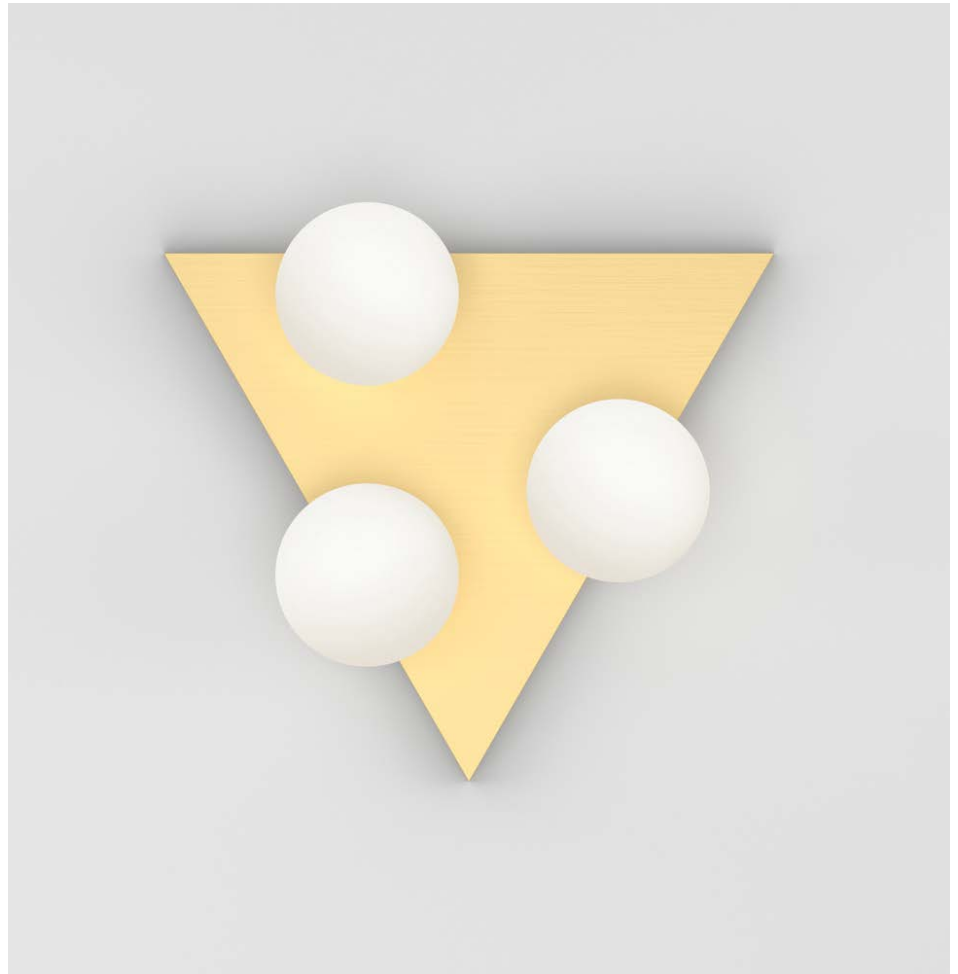

ATELIER ARETI

PRODUCT

Shapes with small globes 369
Wall light

MATERIALS AND COLOUR OPTIONS

Brushed brass; white glass

VERSIONS

Brushed brass structure; black cones (white reflectors)
369OL-W01-BR01

TECHNICAL DETAILS

3 x G9 LED 5W max
110-230V
IP20
Light bulbs not included

MADE IN

Germany

Sizes in mm. Flat attachments available under request. Variations in colour and size are available for some collections, please contact Areti for more details.