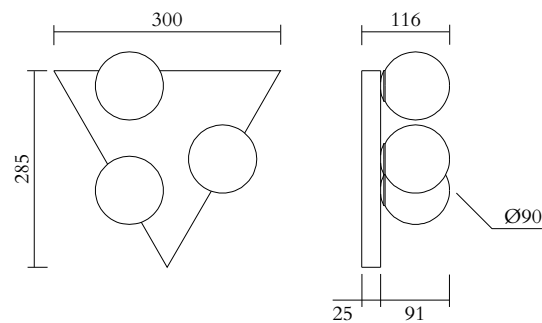

ATELIER ARETI

PRODUCT

Shapes with small globes 369
Wall light

MATERIALS AND COLOUR OPTIONS

Brushed brass; white glass

VERSIONS

Brushed brass structure; black cones (white reflectors)
369OL-W01-BR01

TECHNICAL DETAILS

3 x G9 LED 5W max
110-230V
IP20
Light bulbs not included

MADE IN

Germany

Sizes in mm. Flat attachments available under request. Variations in colour and size are available for some collections, please contact Areti for more details.