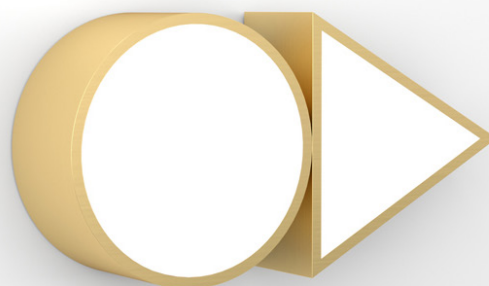

ATELIER ARETI

PRODUCT

Shapes 359
Wall light / Triangle + circle

MATERIALS AND COLOUR OPTIONS

Brushed brass; nickel; white acrylic

VERSIONS

Brushed brass structure; white acrylic panels

359OL-W02-BR01

Black structure; white acrylic panels

359OL-W02-NI01

TECHNICAL DETAILS

Built in LED

Input voltage EU: 230V

Input voltage US: 110V

Output voltage: 24V

2700K

IP20

NOTE

Built in LED light source can be changed by Atelier Areti or a qualified workshop only

MADE IN

Germany

Sizes in mm. Flat attachments available under request. Variations in colour and size are available for some collections, please contact Areti for more details.

Our collections are hand made and made to order, small irregularities in shape or surface will occur, they are inherent to the hand made process and should not be seen as flaws. For detailed information on any products: contact@atelierareti.com