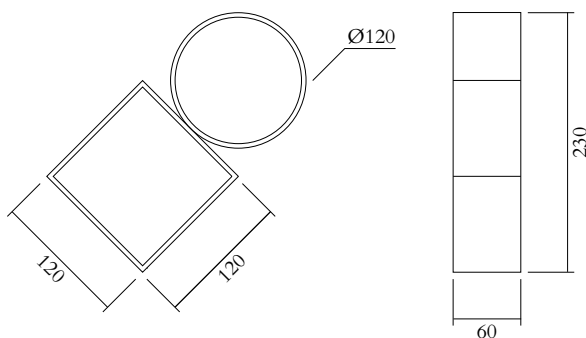

IP20

NOTE

Built in LED light source can be changed by Atelier Areti or a qualified workshop only

MADE IN

Germany

Sizes in mm. Flat attachments available under request. Variations in colour and size are available for some collections, please contact Areti for more details.