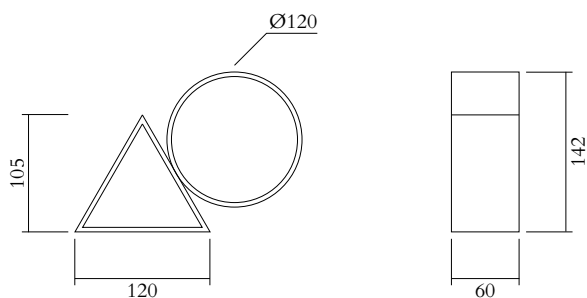

ATELIER ARETI

PRODUCT

Shapes 359
Wall light / Triangle + circle

MATERIALS AND COLOUR OPTIONS

Brushed brass; nickel; white acrylic

VERSIONS

Brushed brass structure; white acrylic panels

359OL-W02-BR01

Black structure; white acrylic panels

359OL-W02-NI01

TECHNICAL DETAILS

Built in LED

Input voltage EU: 230V

Input voltage US: 110V

Output voltage: 24V

2700K

IP20

NOTE

Built in LED light source can be changed by Atelier Areti or a qualified workshop only

MADE IN

Germany

Sizes in mm. Flat attachments available under request. Variations in colour and size are available for some collections, please contact Areti for more details.

Our collections are hand made and made to order, small irregularities in shape or surface will occur, they are inherent to the hand made process and should not be seen as flaws. For detailed information on any products: contact@atelierareti.com