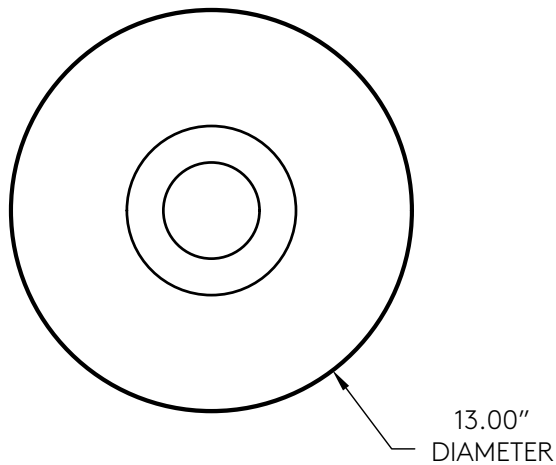

Shield 11

Shown in **Black Brass** with a **Clear Solid Glass Light Disc** and **13" Diameter Brass Reflector**

INFO@CKSCOLLECTIVE.COM
WWW.CKSCOLLECTIVE.COM

Shield 11

AVAILABLE OPTIONS	DIMENSIONS	LAMPING & INFORMATION
<p>Base..... Brass Pewter Matte Black Matte White</p> <p>Premium 1 Aged Brass August Brass Black Brass Aged Pewter</p> <p>Premium 2..... Brushed Nickel Two-Tone Finish</p> <p>Glass Disc..... Clear Frosted</p> <p>Temperature 2400K 2700K 3000K</p>	<p>Depth 4.55"</p> <p>Diameter..... 13.00"</p> <p>Backplate Diameter ... 5.625"</p> <p>Weight 16 lbs</p>	<p>18 watt led <small>150 watt total incandescent</small></p> <p>1500 Lumen</p> <p>Onboard Driver and LED Module</p> <p>LED life of 50,000 hours <small>27 years of normal use</small></p> <p>110V-277V compatible</p> <p>UL listing file #E505276</p> <p>Product is made to order</p> <p>Compatible with LED Dimmer Switches</p> <p>Rated for Damp Locations</p> <p>Custom abilities and options available. Please inquire sales@riloh.com</p>