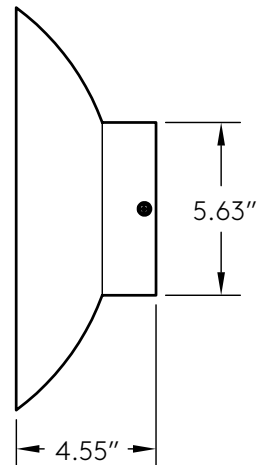

Shield 11

Shown in **Black Brass** with a **Clear Solid Glass Light Disc** and **13" Diameter Brass Reflector**

INFO@CKSCOLLECTIVE.COM
WWW.CKSCOLLECTIVE.COM

Shield 11

AVAILABLE OPTIONS	DIMENSIONS	LAMPING & INFORMATION
<p>Base..... Brass Pewter Matte Black Matte White</p> <p>Premium 1 Aged Brass August Brass Black Brass Aged Pewter</p> <p>Premium 2..... Brushed Nickel Two-Tone Finish</p> <p>Glass Disc..... Clear Frosted</p> <p>Temperature 2400K 2700K 3000K</p>	<p>Depth 4.55"</p> <p>Diameter..... 13.00"</p> <p>Backplate Diameter ... 5.625"</p> <p>Weight 16 lbs</p>	<p>18 watt led <small>150 watt total incandescent</small></p> <p>1500 Lumen</p> <p>Onboard Driver and LED Module</p> <p>LED life of 50,000 hours <small>27 years of normal use</small></p> <p>110V-277V compatible</p> <p>UL listing file #E505276</p> <p>Product is made to order</p> <p>Compatible with LED Dimmer Switches</p> <p>Rated for Damp Locations</p> <p>Custom abilities and options available. Please inquire sales@riloh.com</p>