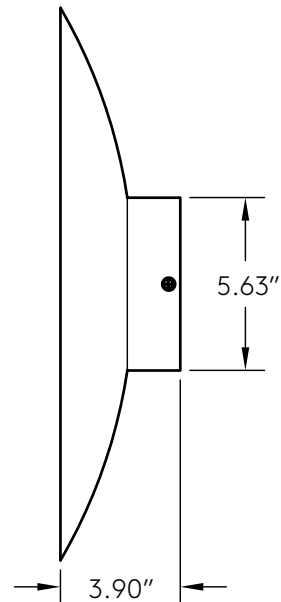

Shield 18

Shown in **Pewter** with a **Clear Solid Glass Light Disc** and **18" Diameter Brass Reflector**

INFO@CKSCOLLECTIVE.COM
WWW.CKSCOLLECTIVE.COM

Shield 18

AVAILABLE OPTIONS	DIMENSIONS	LAMPING & INFORMATION
<p>Base..... Brass Pewter Matte Black Matte White</p> <p>Premium 1 Aged Brass August Brass Black Brass Aged Pewter</p> <p>Premium 2..... Brushed Nickel Two-Tone Finish</p> <p>Glass Disc..... Clear Frosted</p> <p>Temperature 2400K 2700K 3000K</p>	<p>Depth 3.90"</p> <p>Diameter..... 18.00"</p> <p>Backplate Diameter ... 5.625"</p> <p>Weight 19 lbs</p>	<p>18 watt led 150 watt total incandescent 1500 Lumen Onboard Driver and LED Module LED life of 50,000 hours 27 years of normal use 110V-277V compatible</p> <p>UL listing file #E505276 Product is made to order Compatible with LED Dimmer Switches Rated for Damp Locations</p> <p>Custom abilities and options available. Please inquire sales@riloh.com</p>