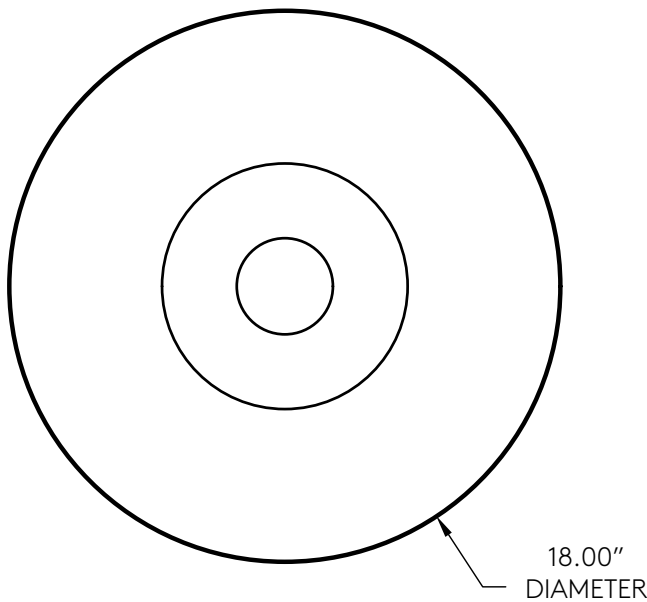

Shield 18

Shown in **Pewter** with a **Clear Solid Glass Light Disc** and **18" Diameter Brass Reflector**

INFO@CKSCOLLECTIVE.COM
WWW.CKSCOLLECTIVE.COM

Shield 18

AVAILABLE OPTIONS	DIMENSIONS	LAMPING & INFORMATION
<p>Base..... Brass Pewter Matte Black Matte White</p> <p>Premium 1 Aged Brass August Brass Black Brass Aged Pewter</p> <p>Premium 2..... Brushed Nickel Two-Tone Finish</p> <p>Glass Disc..... Clear Frosted</p> <p>Temperature 2400K 2700K 3000K</p>	<p>Depth 3.90"</p> <p>Diameter..... 18.00"</p> <p>Backplate Diameter ... 5.625"</p> <p>Weight 19 lbs</p>	<p>18 watt led 150 watt total incandescent 1500 Lumen Onboard Driver and LED Module LED life of 50,000 hours 27 years of normal use 110V-277V compatible</p> <p>UL listing file #E505276 Product is made to order Compatible with LED Dimmer Switches Rated for Damp Locations</p> <p>Custom abilities and options available. Please inquire sales@riloh.com</p>