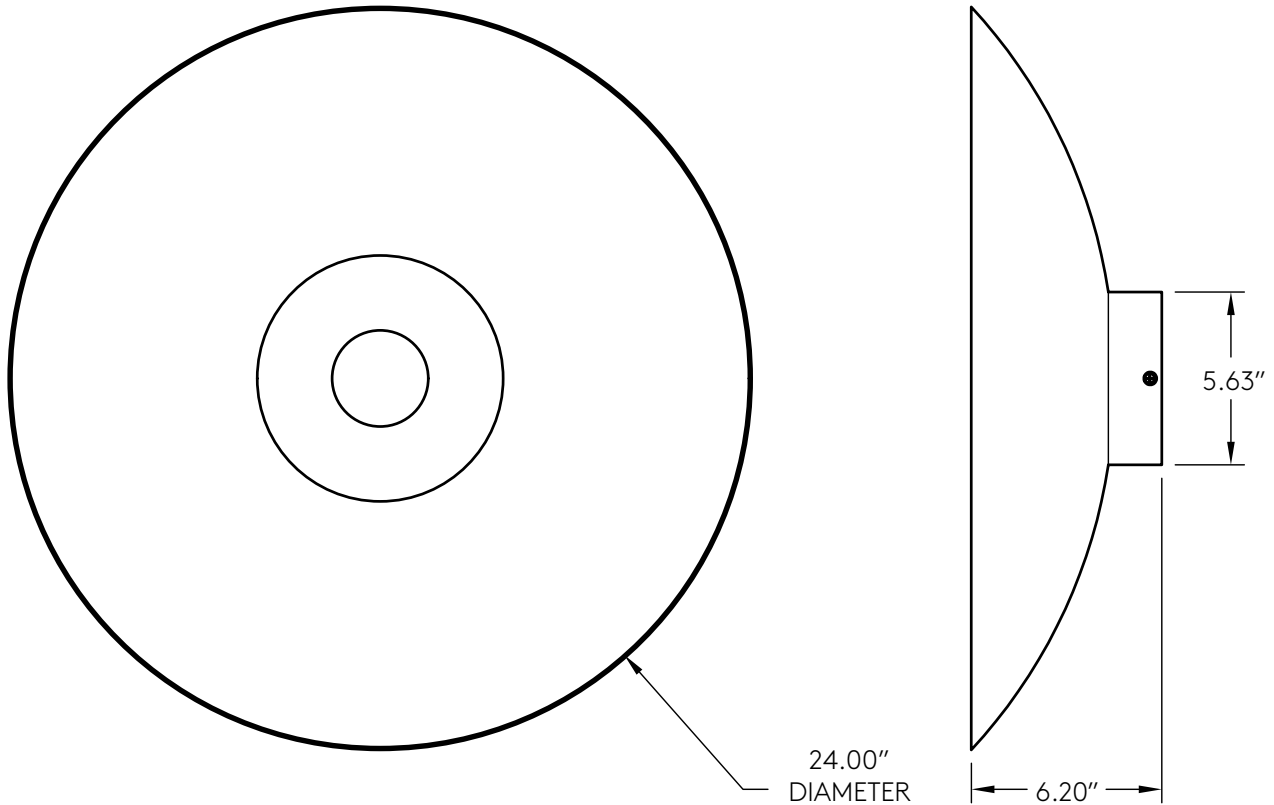

Shield 24

Shown in **Brass** with a **Frosted Solid Glass Light Disc** and **24" Diameter Brass Reflector**

INFO@CKSCOLLECTIVE.COM
WWW.CKSCOLLECTIVE.COM

Shield 24

AVAILABLE OPTIONS	DIMENSIONS	LAMPING & INFORMATION
<p>Base..... Brass Pewter Matte Black Matte White</p> <p>Premium 1 Aged Brass August Brass Black Brass Aged Pewter</p> <p>Premium 2..... Brushed Nickel Two-Tone Finish</p> <p>Glass Disc..... Clear Frosted</p> <p>Temperature 2400K 2700K 3000K</p>	<p>Depth 6.20"</p> <p>Diameter..... 24.00"</p> <p>Backplate Diameter ... 5.625"</p> <p>Weight 20 lbs</p>	<p>18 watt led 150 watt total incandescent</p> <p>1500 Lumen</p> <p>Onboard Driver and LED Module</p> <p>LED life of 50,000 hours 27 years of normal use</p> <p>110V-277V compatible</p> <p>UL listing file #E505276</p> <p>Product is made to order</p> <p>Compatible with LED Dimmer Switches</p> <p>Rated for Damp Locations</p> <p>Custom abilities and options available. Please inquire sales@riloh.com</p>