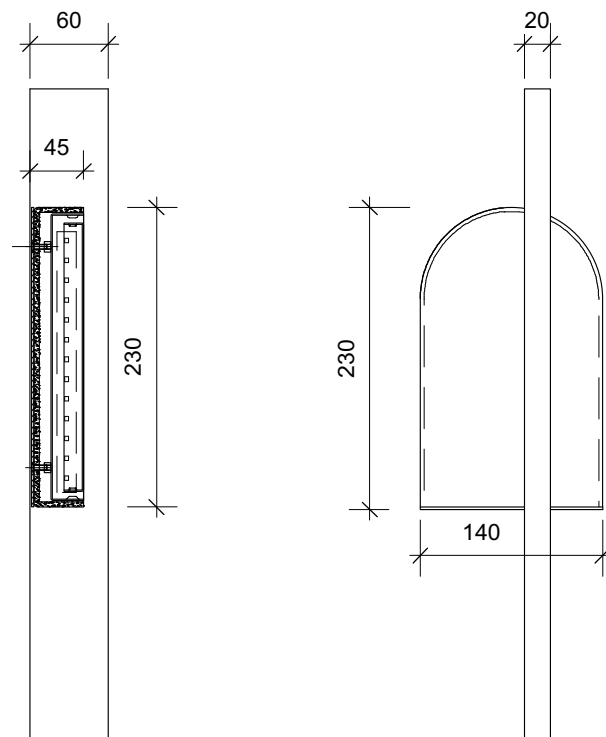

SQUARE IN CIRCLE
S T U D I O

SINGLE – WALL LIGHT

REF WL 014

Inspired by geometric forms, an extruded semi-circle is cut in half and then cut again. A rectangular panel was added to embrace the cut. The light source illuminates the sides to give a room a subtle glow. Crafted using two tone metal, shown in brushed brass and black metal with a frosted acrylic diffuser at the sides.

MATERIAL:

Electroplated Iron/ hand brushed finish

LIGHT SOURCE: Integrated LED light strip

FINISH:

Brushed brass/ frosted acrylic/ matt black powder coated metal
(Other finishes available)

WATTAGE: 5W
(equivalent wattage 60W)

VOLTAGE: 230V

DIMENSION :

Height	500mm	19.7"
Width	140mm	5.5"
Depth	60mm	2.3"
Light height:	230mm	9.0"

COLOUR : 3000K (warm white)

NET WEIGHT: 2.0kg 4.4lb

INFO@CKSCollective.COM

WWW.CKSCollective.COM