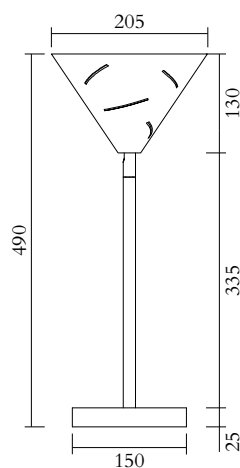

TECHNICAL DETAILS

1 x G9 LED 5W max
110-230V
IP20
Light bulbs not included

CABLE LENGTH

1,50 m

MADE IN

Germany

Sizes in mm. Flat attachments available under request. Variations in colour and size are available for some collections, please contact Areti for more details.