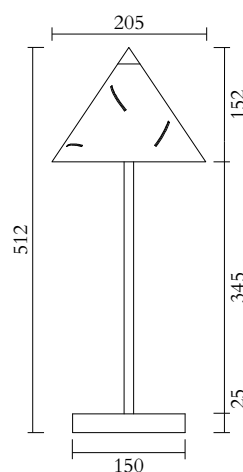

ATELIER ARETI

PRODUCT

Sliver 325
Desk light / Cone down

MATERIALS AND COLOUR OPTIONS

Brushed brass; powder coated metal

VERSIONS

Brushed brass structure	325OL-D01-BR01
Black structure	325OL-D01-ME01
White structure	325OL-D01-ME02
Coloured metal structure	325OL-D01-ME03

TECHNICAL DETAILS

1 x G9 LED 5W max
110-230V
IP20
Light bulbs not included

CABLE LENGTH

1,50 m

MADE IN

Germany

Sizes in mm. Flat attachments available under request. Variations in colour and size are available for some collections, please contact Areti for more details.