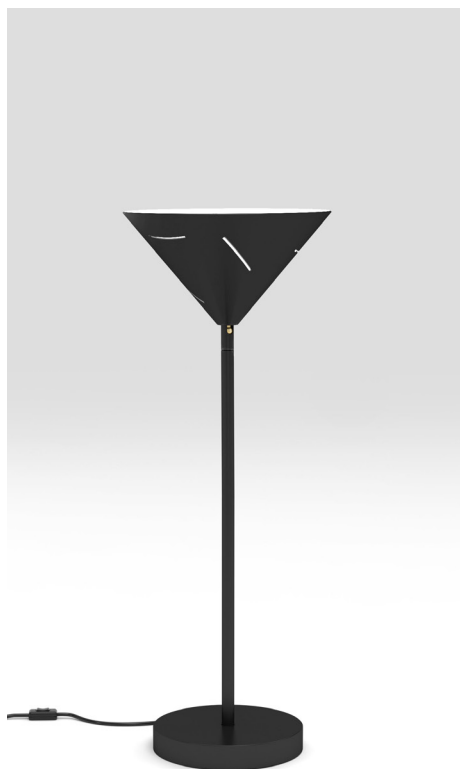

ATELIER ARETI

PRODUCT

Sliver 325
Desk light / Cone up

MATERIALS AND COLOUR OPTIONS

Brushed brass; powder coated metal

VERSIONS

Brushed brass structure	325OL-D02-BR01
Black structure	325OL-D02-ME01
White structure	325OL-D02-ME02
Coloured metal structure	325OL-D02-ME03

TECHNICAL DETAILS

1 x G9 LED 5W max
110-230V
IP20
Light bulbs not included

CABLE LENGTH

1,50 m

MADE IN

Germany

Sizes in mm. Flat attachments available under request. Variations in colour and size are available for some collections, please contact Areti for more details.

Our collections are hand made and made to order, small irregularities in shape or surface will occur, they are inherent to the hand made process and should not be seen as flaws. For detailed information on any products: contact@atelierareti.com