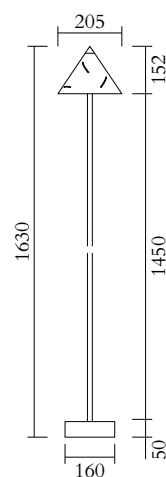

## CABLE LENGTH

2,00 m

## MADE IN

Germany

Sizes in mm. Flat attachments available under request. Variations in colour and size are available for some collections, please contact Areti for more details.

Our collections are hand made and made to order, small irregularities in shape or surface will occur, they are inherent to the hand made process and should not be seen as flaws. For detailed information on any products: [contact@atelierareti.com](mailto:contact@atelierareti.com)