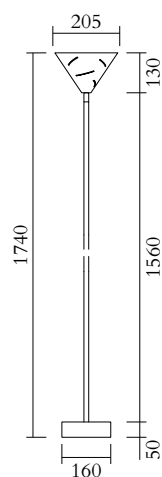

## MADE IN

Germany

Sizes in mm. Flat attachments available under request. Variations in colour and size are available for some collections, please contact Areti for more details.

Our collections are hand made and made to order, small irregularities in shape or surface will occur, they are inherent to the hand made process and should not be seen as flaws. For detailed information on any products: [contact@atelierareti.com](mailto:contact@atelierareti.com)

## TECHNICAL DETAILS

1 x G9 LED 5W max  
110-230V  
IP20  
Light bulbs not included

## CABLE LENGTH

2,00 m