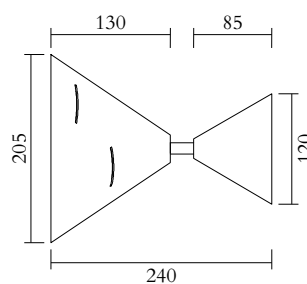

ATELIER ARETI

PRODUCT

Sliver 325
Wall light / Cone attachment

MATERIALS AND COLOUR OPTIONS

Brushed brass; powder coated metal

VERSIONS

Brushed brass structure	325OL-W02-BR01
Black structure	325OL-W02-ME01
White structure	325OL-W02-ME02
Coloured metal structure	325OL-W02-ME03

TECHNICAL DETAILS

1 x G9 LED 5W max
110-230V
IP20
Light bulbs not included

MADE IN

Germany

Sizes in mm. Flat attachments available under request. Variations in colour and size are available for some collections, please contact Areti for more details.

Our collections are hand made and made to order, small irregularities in shape or surface will occur, they are inherent to the hand made process and should not be seen as flaws. For detailed information on any products: contact@atelierareti.com