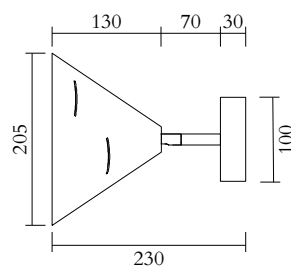

ATELIER ARETI

PRODUCT

Sliver 325
Wall light / Pill box with tube attachment

MATERIALS AND COLOUR OPTIONS

Brushed brass; powder coated metal

VERSIONS

Brushed brass structure	325OL-W01-BR01
Black structure	325OL-W01-ME01
White structure	325OL-W01-ME02
Coloured metal structure	325OL-W01-ME03

TECHNICAL DETAILS

1 x G9 LED 5W max
110-230V
IP20
Light bulbs not included

MADE IN

Germany

Sizes in mm. Flat attachments available under request. Variations in colour and size are available for some collections, please contact Areti for more details.

Our collections are hand made and made to order, small irregularities in shape or surface will occur, they are inherent to the hand made process and should not be seen as flaws. For detailed information on any products: contact@atelierareti.com