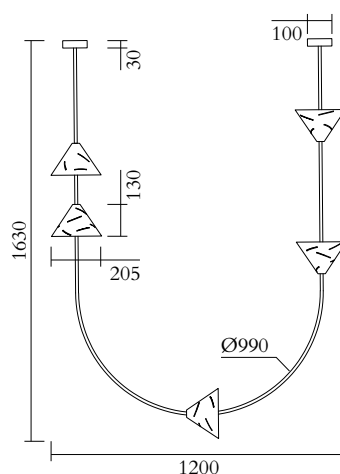

TECHNICAL DETAILS

5 x G9 LED 5W max
110-230V
IP20
Light bulbs not included

NOTE

Flat ceiling attachment is available upon request

MADE IN

Germany

Sizes in mm. Flat attachments available under request. Variations in colour and size are available for some collections, please contact Areti for more details.