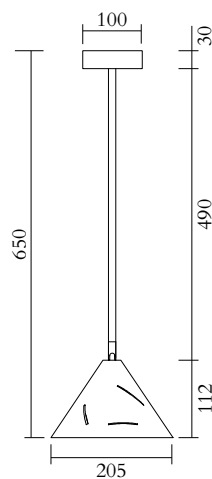

ATELIER ARETI

PRODUCT

Sliver 325
Pendant light / Cone down

MATERIALS AND COLOUR OPTIONS

Brushed brass; powder coated metal

VERSIONS

| | |
|--------------------------|----------------|
| Brushed brass structure | 325OL-P01-BR01 |
| Black structure | 325OL-P01-ME01 |
| White structure | 325OL-P01-ME02 |
| Coloured metal structure | 325OL-P01-ME03 |

TECHNICAL DETAILS

1 x G9 LED 5W max
110-230V
IP20
Light bulbs not included

NOTE

Flat ceiling attachment is available upon request

MADE IN

Germany

Sizes in mm. Flat attachments available under request. Variations in colour and size are available for some collections, please contact Areti for more details.