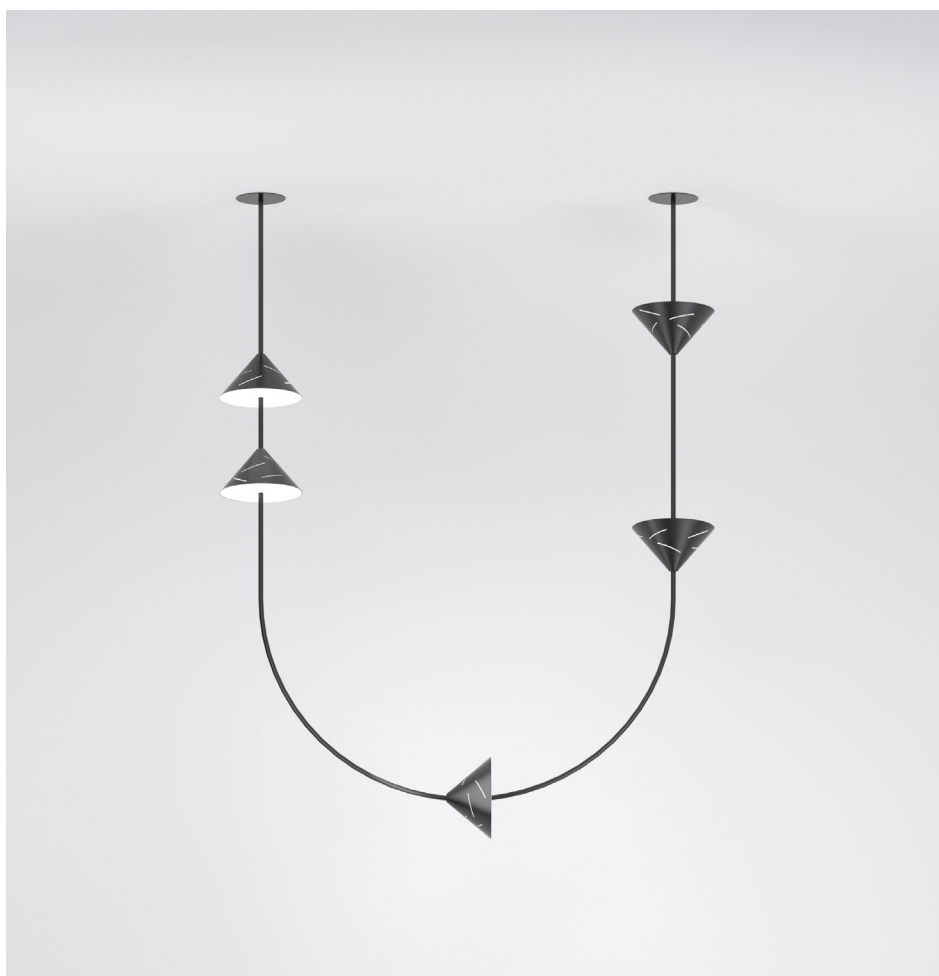

ATELIER ARETI

PRODUCT

Sliver 325
Pendant light / Cone down

MATERIALS AND COLOUR OPTIONS

Brushed brass; powder coated metal

VERSIONS

| | |
|--------------------------|----------------|
| Brushed brass structure | 325OL-P01-BR01 |
| Black structure | 325OL-P01-ME01 |
| White structure | 325OL-P01-ME02 |
| Coloured metal structure | 325OL-P01-ME03 |

TECHNICAL DETAILS

5 x G9 LED 5W max
110-230V
IP20
Light bulbs not included

NOTE

Flat ceiling attachment is available upon request

MADE IN

Germany

Sizes in mm. Flat attachments available under request. Variations in colour and size are available for some collections, please contact Areti for more details.