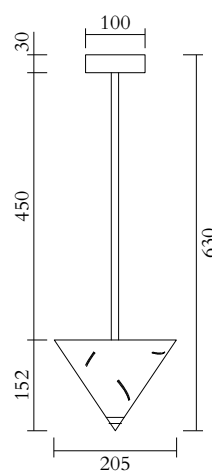

TECHNICAL DETAILS

1 x G9 LED 5W max
110-230V
IP20
Light bulbs not included

NOTE

Flat ceiling attachment is available upon request

MADE IN

Germany

Sizes in mm. Flat attachments available under request. Variations in colour and size are available for some collections, please contact Areti for more details.