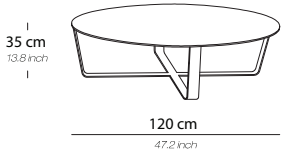

Coffee table 120

Base / Feet / Finish	Note
Polished chrome and clear glass	-
Polished gold and bronze glass	-
Polished smoked nickel and smoked grey glass	-
Matte brass and bronze glass	-