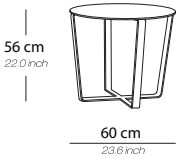

Side table

Base / Feet / Finish	Note
Polished chrome and clear glass	-
Polished gold and bronze glass	-
Polished smoked nickel and smoked grey glass	-
Matte brass and bronze glass	-