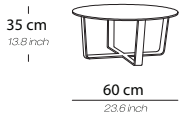

SOHO

PRODUCT INFORMATION - COFFEE TABLES & SIDE TABLE

Frame Steel frame finished in polished chrome, polished gold, polished smoked nickel or matte brass
Top / Finish Tempered glass top 10mm in clear, smoked grey or bronze glass

Coffee table 60

Base / Feet / Finish	Note
Polished chrome and clear glass	-
Polished gold and bronze glass	-
Polished smoked nickel and smoked grey glass	-
Matte brass and bronze glass	-